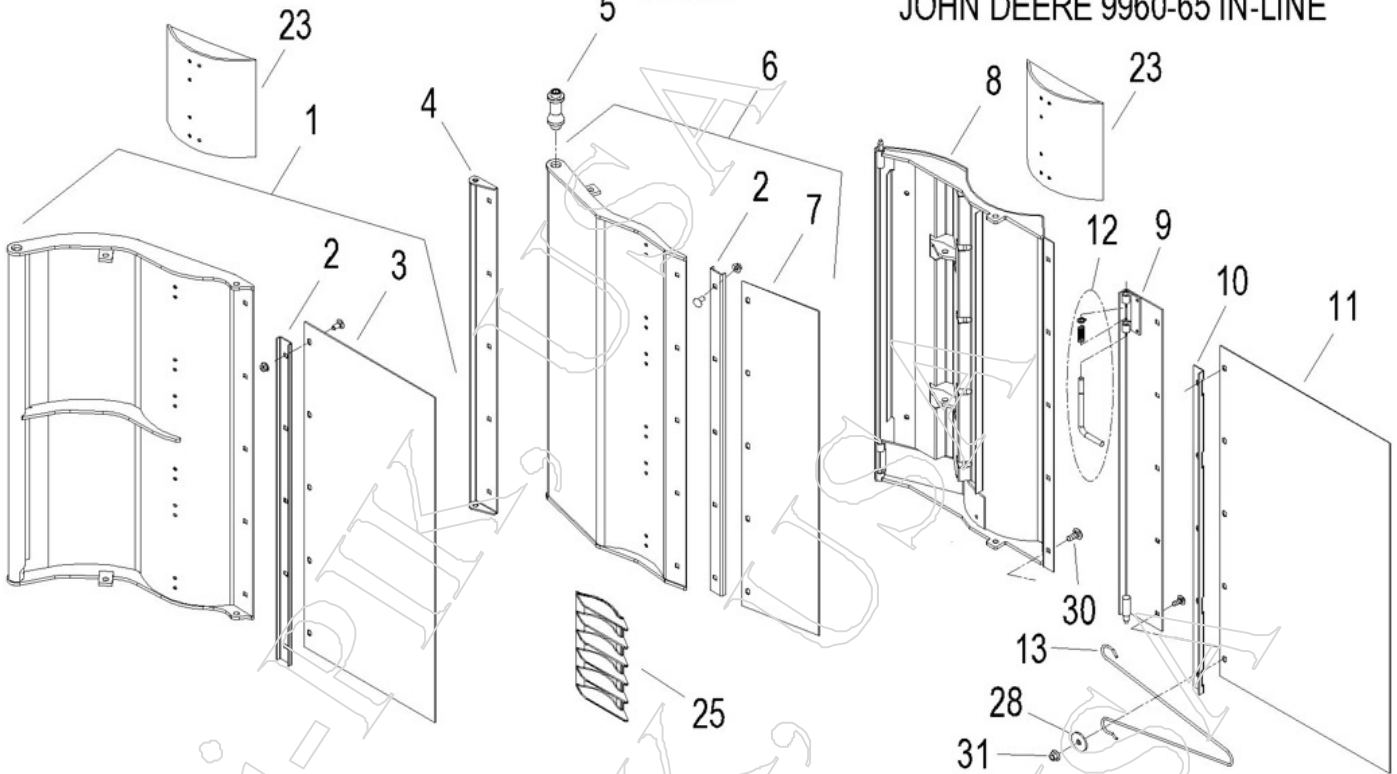

CERTI-PIK, USA - SINGLE PIK - Extended Deep-Dish Pressure Doors

CASE/IH 2000 SERIES - 635
FRONT

CASE/IH 2000 SERIES - 635
REAR

JOHN DEERE 9960-65 IN-LINE

JOHN DEERE 9976-CP690 PRO-16 20S

JOHN DEERE 9970-CP690 PRO-12 18S