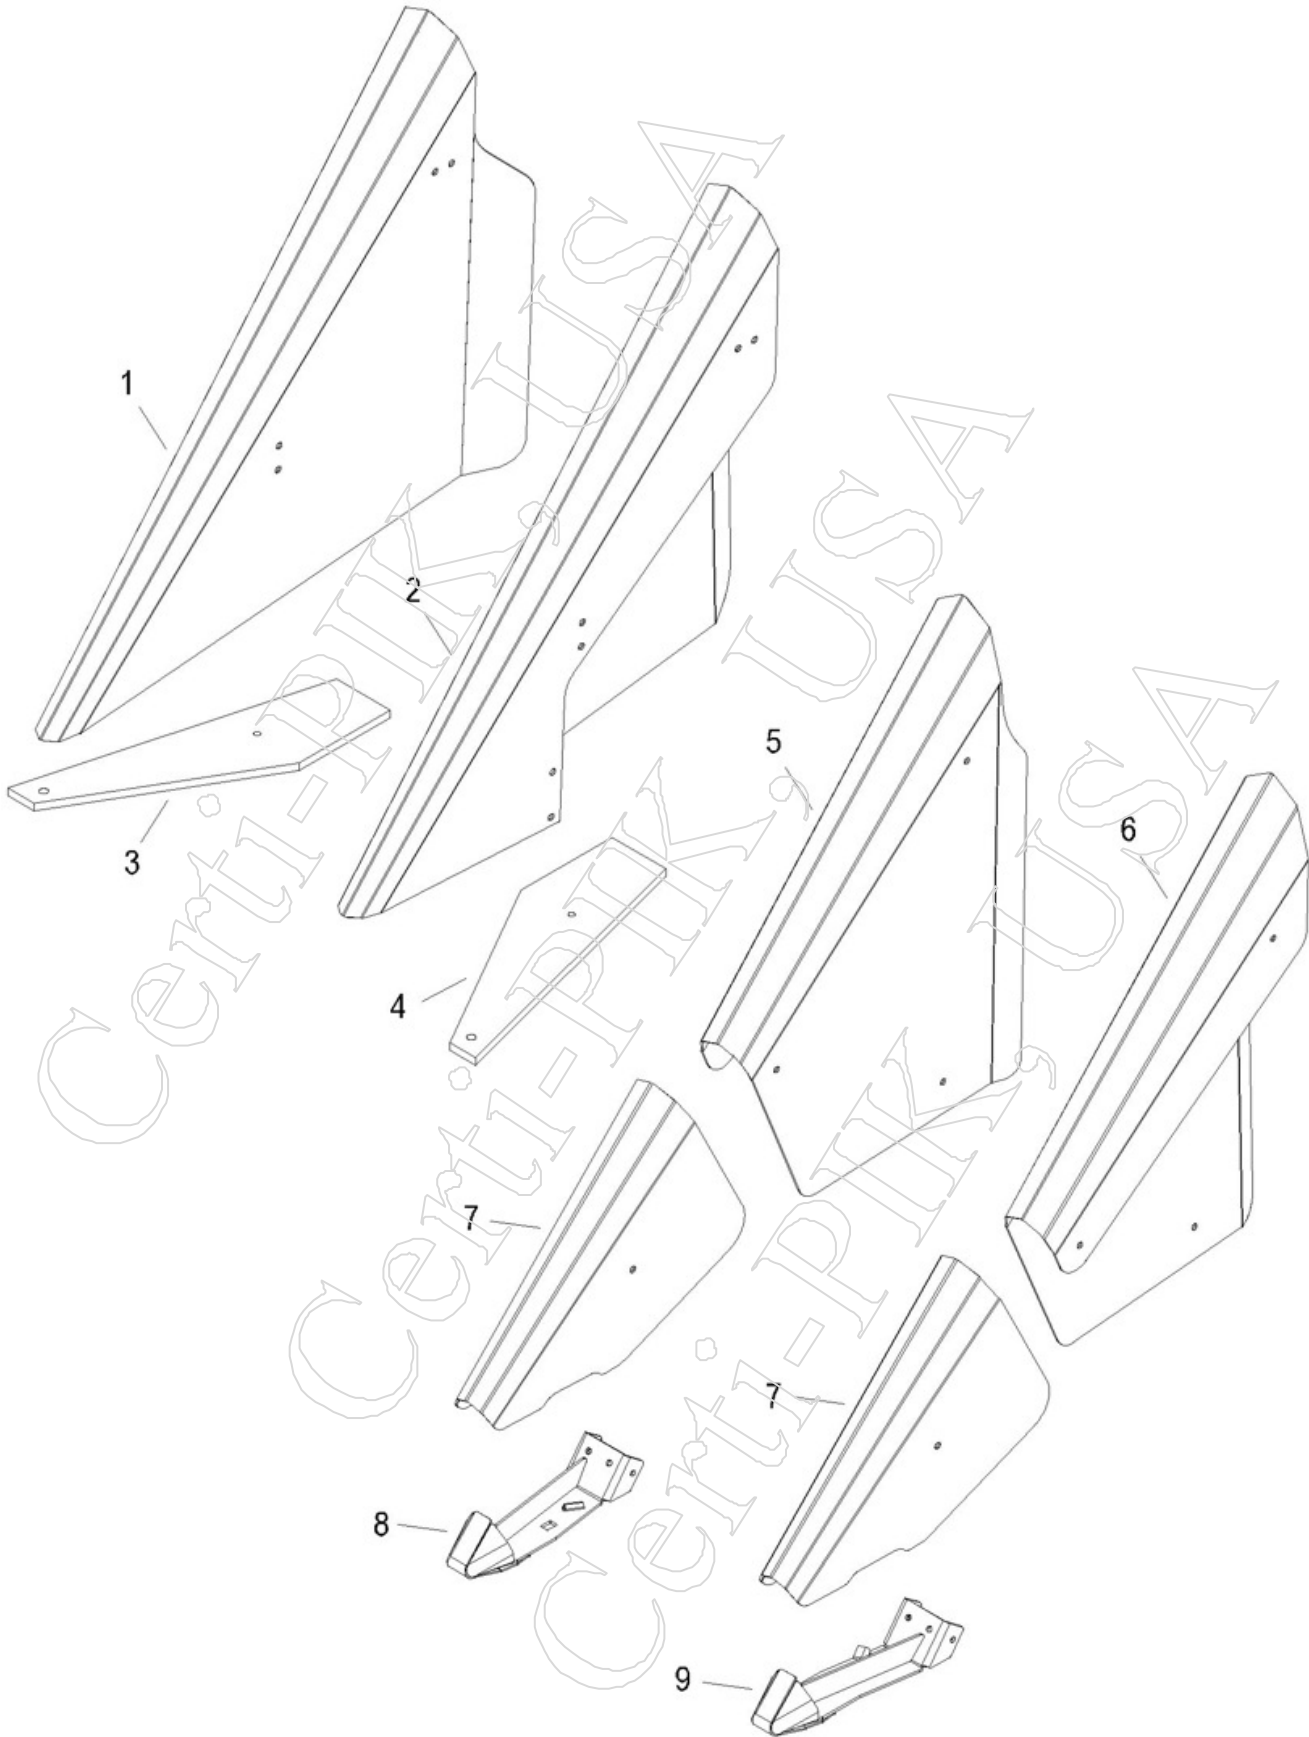

Case / IH Stalk Lifter

Item	Part	OEMPart	Qty	Desc
1	26347A2	126347A2	1	GUIDE, R.H. PLASTIC S-LIFTER - (1822, 1844, 2022, 2044, 2055, 2155, 2555, CPX610-420-620, 625)
2	26348A2	126348A2	1	GUIDE, L.H. PLASTIC S-LIFTER - (1822, 1844, 2022, 2044, 2055, 2155, 2555, CPX610-420-620, 625)
3	16970C4	216970C4	1	POLY SKID PLATE - STALK LIFTER R.H. (1822, 1844, 2022, 2044, 2055, 2155, 2555, CPX610-420-620, 625)
4	16969C4	216969C4	1	POLY SKID PLATE - STALK LIFTER L.H. (1822, 1844, 2022, 2044, 2055, 2155, 2555, CPX610-420-620, 625)
5	7427884	87427884	1	GUIDE, R.H. REAR PLANT LIFTER - PLASTIC - (NEW GENERATION LIFTER 625-635)
6	7427883	87427883	1	GUIDE, L.H. REAR PLANT LIFTER - PLASTIC - (NEW GENERATION LIFTER 625-635)
7	7638897	87638897	2	GUIDE, BOTTOM PLANT LIFTER - PLASTIC - (NEW GENERATION LIFTER 625-635)
8	7638884	87638884	1	SHOE - STEEL STALK LIFTER - R.H. - (NEW GENERATION LIFTER 625-635)
9	7638883	87638883	1	SHOE - STEEL STALK LIFTER - L.H. - (NEW GENERATION LIFTER 625-635)