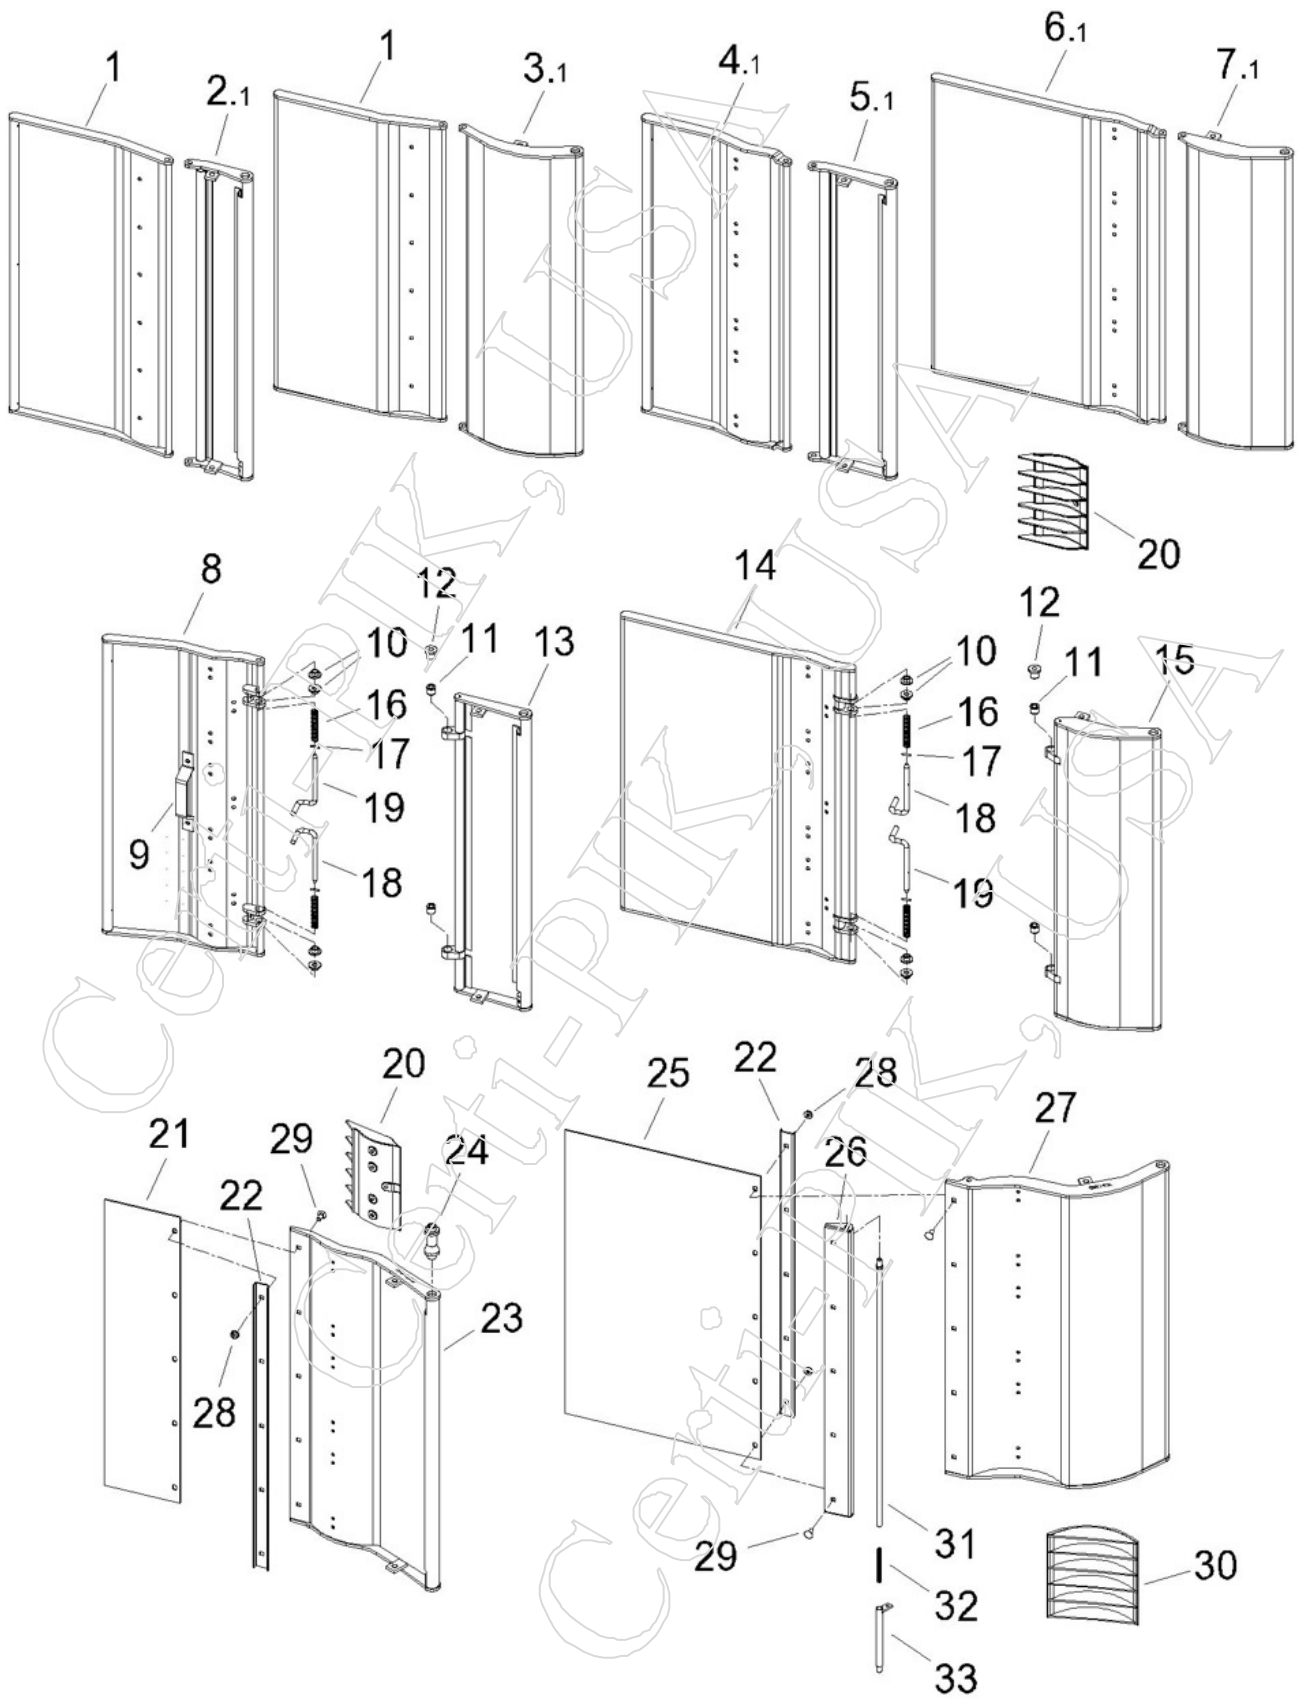

Case / IH Plant Guide Assembly

<u>Item</u>	<u>Part</u>	<u>OEMPart</u>	<u>Qty</u>	<u>Desc</u>
1	16532C1	216532C1	1	EXTENSION (1822, 1844)
2.1	66247C1	1266247C1	1	PLANT GUIDE, REAR, RIGHT (1822, 1844) (ILL.)
2.2	78399C1	1278399C1	1	PLANT GUIDE, REAR, LEFT - 1822, 1844
3.1	16527C1	216527C1	1	PLANT GUIDE, FRONT, RIGHT (1822, 1844) (CALL FOR AVAILABILITY) (ILL.)
3.2	16526C1	216526C1	1	PLANT GUIDE, FRONT, LEFT (1822, 1844) (CALL FOR AVAILABILITY)
4.1	82711C2	1982711C2	1	EXTENSION, REAR - (OLD STYLE 2022 & 2044)
4.2	46348C1	1546348C1	1	PLANT COMPRESSOR EXTENSION, REAR, (2022, 2044, 2055, 2155, 2555, & CPX610 BSN#JJC0250100) (ILL.)
5.1	46345C2	1546345C2	1	GUIDE, R.H. REAR - (ALL 2000 SERIES & CPX610 BSN#JJC0250100) (ILL.)
5.2	46344C2	1546344C2	1	GUIDE, L.H. REAR - (2022, 2044, 2555)
6.1	82710C2	1982710C2	1	EXTENSION, FRONT - (OLD STYLE 2022 & 2044)
6.2	46340C1	1546340C1	1	PLANT COMPRESSOR EXTENSION, FRONT (2022, 2044, 2055, 2155, 2555, & CPX610 BSN#JJC0250100) (ILL.)
7.1	46337C2	1546337C2	1	GUIDE, R.H. FRONT - (ALL 2000 SERIES & CPX610 BSN#JJC0250100) (ILL.)
7.2	46336C2	1546336C2	1	GUIDE, L.H. FRONT - (2022, 2044, 2555)
8.1	7516312EXT	<-----OEM	1	EXTENSION ONLY - REAR (CPX 610, 420, 620)
8.2	7516312ASSY	87516312	1	ASSEMBLY - REAR EXTENSION (CPX 610, 420, 620) INCLUDES # 7434457, 7426046, 2x 7426044, 2x 0381812P, & 4x 7516316
9	60638C2	160638C2	1	HANDLE - EXTENSION - (CPX 610, 420, 620) REPAIR
10	7516316	87516316	4	BUSHING - FLANGED - IH CPX DOOR - CPX 420, 620
11	7516315	87516315	2	BUSHING - STRAIGHT - IH CPX DOOR - CPX 610, 420, 620
12	04983A2	404983A2	2	EXTENSION SWIVEL BUSHING - FLANGED - CPX PRESSURE DOOR - CPX 610, 420 & 620
13	7516310	87516310	1	GUIDE ONLY - REAR (CPX 610, 420, 620) - NO BUSHINGS
14.1	7516311EXT	<-----OEM	1	EXTENSION ONLY - FRONT (CPX 610, 420, 620)
14.2	7516311ASSY	87516311	1	ASSEMBLY - FRONT EXTENSION (CPX 610, 420, 620) INCLUDES # 7434457, 7426046, 2x 7426044, 2x 0381812P, & 4x 7516316
15	7516309	87516309	1	GUIDE ONLY - FRONT (CPX 610, 420, 620) - NO BUSHINGS
16	7426044P	87426044	2	SPRING - COMPRESSION (CPX 610, 420, 620)
17	19488P	38-1812	2	SPRING (9900-CP690) REPLACES N33404
18	7426046	87426046	1	PIN - FRONT TOP (REAR BOTTOM) COMPRESSION (CPX 610, 420, 620)
19	7434457	87434457	1	PIN - FRONT BOTTOM (REAR TOP) COMPRESSION (CPX 610, 420, 620)
20	69576R2	669576R2	3	SCRAPPING PLATE- LARGE CASE/IH OEM STYLE - SOLD WITH ATTACHING HARDWARE- 2 BOLTS, & NUTS (FITS ONLY REAR CASE CTX DOOR AND OEM DOOR EXTENSIONS)
21	CTX20RE	<-----OEM	1	CASE/IH 2000 SERIES - EXTENSION, PLASTIC, REAR
22	CTX20CL	<-----OEM	1	CASE/IH 2000 SERIES - ANGLE, EXTENSION CLAMP
23.1	CTX46345	87689112	1	Single Pik - CTX ExtenDoor - CASE/IH - R.H. REAR GUIDE (SOLD WITH: CTX20CL, CTX20RE & HARDWARE: 5x 01540P & 5x 10213P) REP. ALL 2000 SER. THRU 635 M.E. OEM GUIDES (USES 3x #69576R2 S.P.) (ILLUSTRATED)
23.2	CTX46344L	<-----OEM	1	Single Pik - CTX ExtenDoor - CASE/IH - L.H. UNITS - 2022, 2044, 2555 (SOLD WITH: CTX20CL, CTX20RE, & HARDWARE: 5x 01540P & 5x 10213P) REPLACES OEM GUIDE #1546344C2 AND EXT. #1982711C2
24	CTX20TB	<-----OEM	1	CASE/IH - BUSHING - REAR DOOR - OPTIONAL - (REPLACES: OEM 1x 86982778-SPACER & 2x 216544C1-BUSHING)
25	CTX20FE	<-----OEM	1	CASE/IH 2000 SERIES - EXTENSION, PLASTIC, FRONT