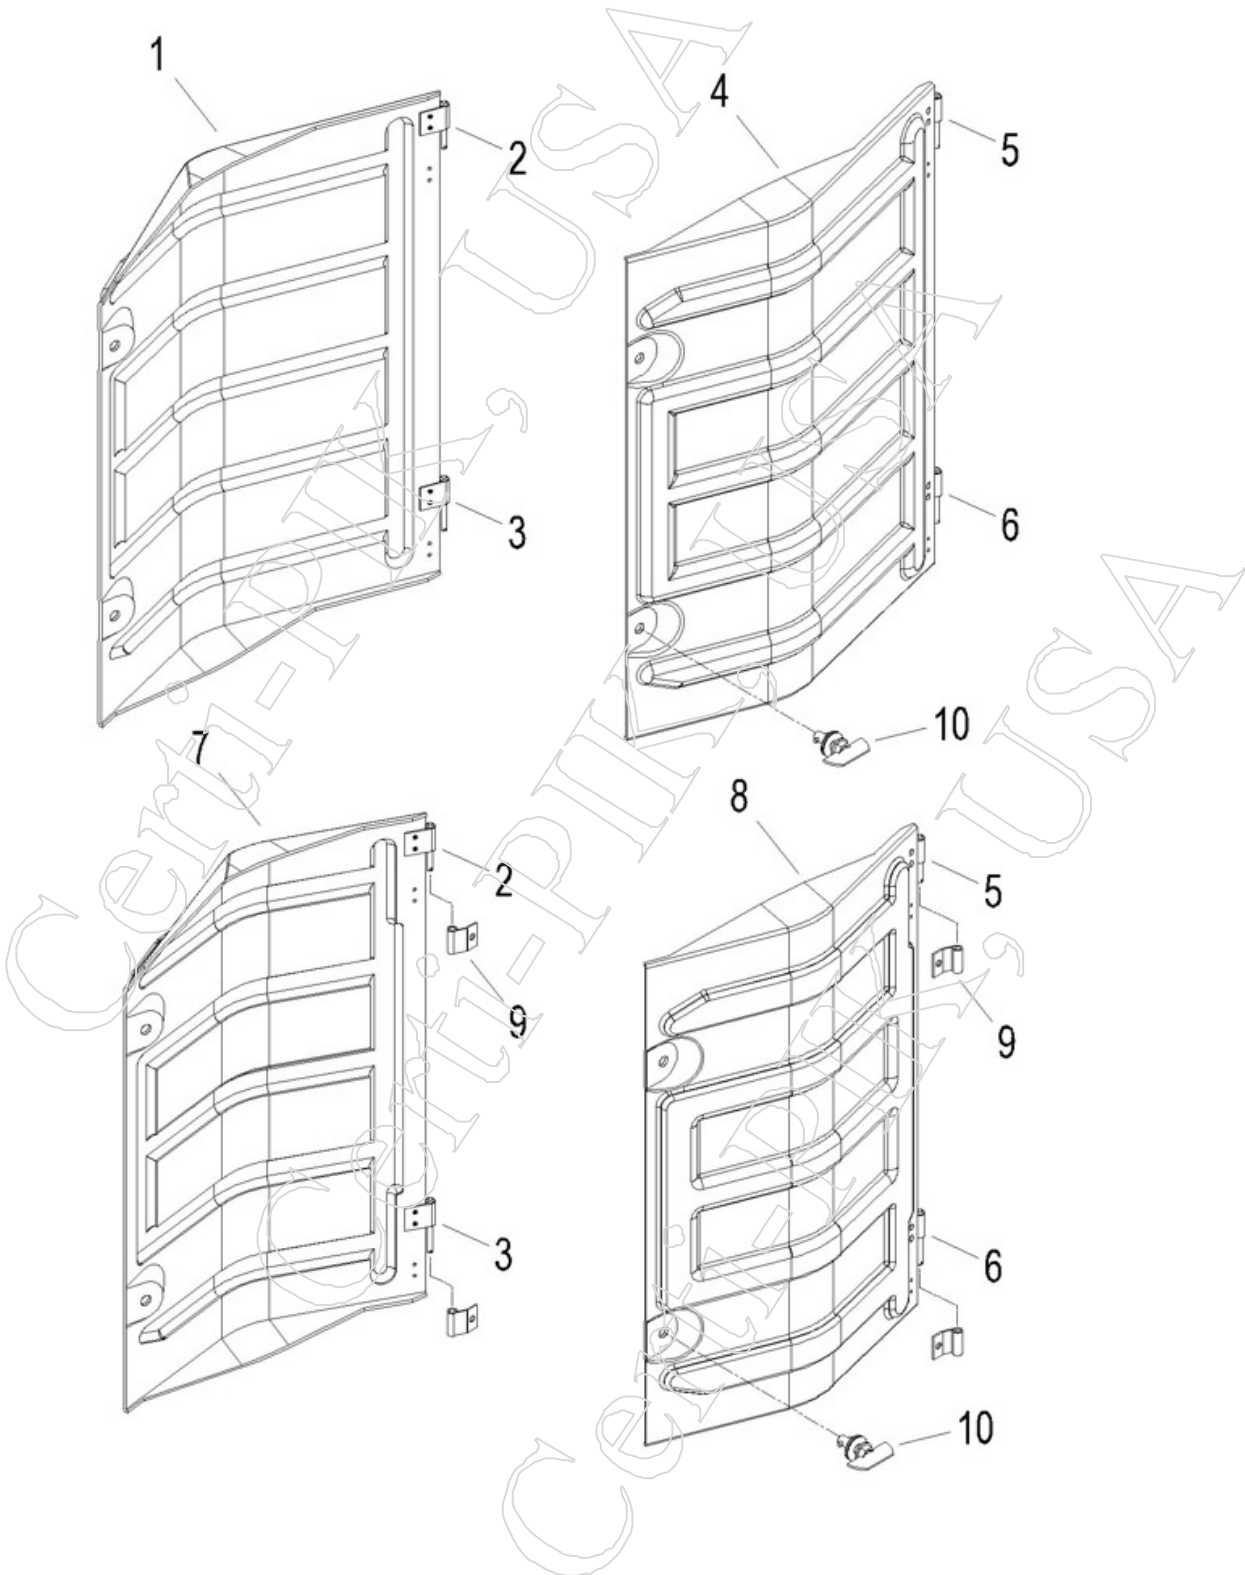

CASE / IH Rotor Service Doors

Case / IH Rotor Service Doors

70-2

Item	Part	OEMPart	Qty	Desc
1	82110A4	282110A4	1	ROTOR SERVICE DOOR, PLASTIC, FRONT (2555, CPX610, CPX420, CPX620, 625, 635) (INCLUDES ITEMS 2 & 3)
2	46422C1	1546422C1	1	HINGE - ROTOR SERVICE DOOR - PLASTIC - FRONT UPPER - (ALL MODELS) - SHORT PIN
3	46423C1	1546423C1	1	HINGE - ROTOR SERVICE DOOR - PLASTIC - FRONT LOWER - (ALL MODELS) - LONG PIN
4	82112A4	282112A4	1	ROTOR SERVICE DOOR, PLASTIC, REAR (2555, CPX610, CPX420, CPX620, 625, 635) (INCLUDES ITEMS 5 & 6)
5	46409C1	1546409C1	1	HINGE - ROTOR SERVICE DOOR - PLASTIC - REAR UPPER - (ALL MODELS) - SHORT PIN
6	46412C1	1546412C1	1	HINGE - ROTOR SERVICE DOOR - PLASTIC - REAR LOWER - (ALL MODELS) - LONG PIN
7	18129A3	118129A3	1	ROTOR SERVICE DOOR, PLASTIC, FRONT (2022, 2044, 2055, 2155) (INCLUDES ITEMS 2 & 3)
8	18126A1	118126A1	1	ROTOR SERVICE DOOR, PLASTIC, REAR (2022, 2044, 2055, 2155) (INCLUDES ITEMS 5 & 6)
9	46411C1	1546411C1	2	HINGE- ROTOR SERVICE DOOR - (2022, 2044, 2055, 2155) UPPER, AND LOWER POSITIONS (2/DOOR) - BOLTS TO MACHINE - NOT TO DOOR
10	26408C2P	1326408C2	2	FASTENER - STUD - HAND OPERATED - (FITS ALL MODELS)