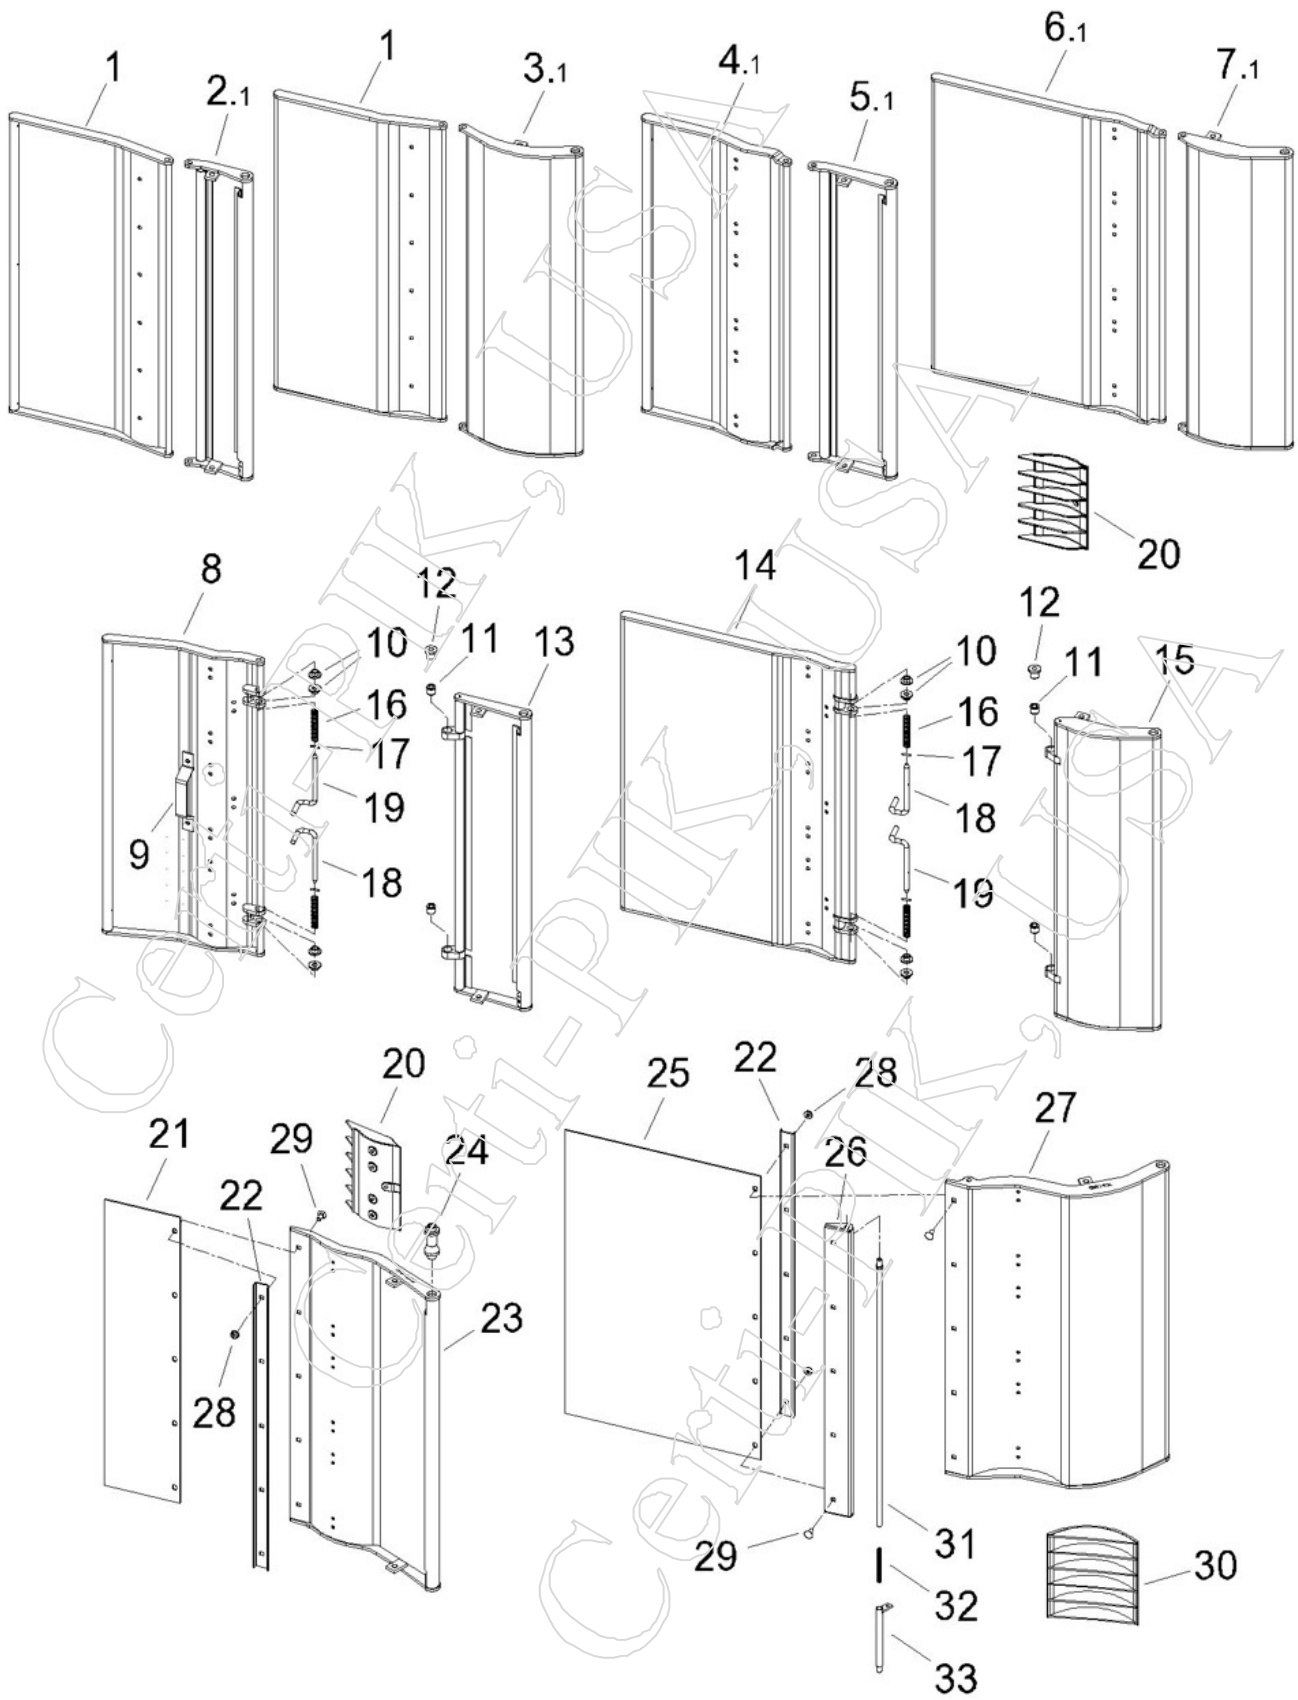

# Case / IH Plant Guide Assembly

Item	Part	OEMPart	Qty	Desc
1	16532C1	216532C1	1	EXTENSION ( 1822, 1844 )
2.1	66247C1	1266247C1	1	PLANT GUIDE, REAR, RIGHT (1822, 1844) (ILL.)
2.2	78399C1	1278399C1	1	PLANT GUIDE, REAR, LEFT - 1822, 1844
3.1	16527C1	216527C1	1	PLANT GUIDE, FRONT, RIGHT ( 1822, 1844 ) (CALL FOR AVAILABILITY) (ILL.)
3.2	16526C1	216526C1	1	PLANT GUIDE, FRONT, LEFT ( 1822, 1844 ) (CALL FOR AVAILABILITY)
4.1	82711C2	1982711C2	1	EXTENSION, REAR - (OLD STYLE 2022 & 2044)
4.2	46348C1	1546348C1	1	PLANT COMPRESSOR EXTENSION, REAR, (2022, 2044, 2055, 2155, 2555, & CPX610 BSN#JJC0250100) (ILL.)
5.1	46345C2	1546345C2	1	GUIDE, R.H. REAR - (ALL 2000 SERIES & CPX610 BSN#JJC0250100) (ILL.)
5.2	46344C2	1546344C2	1	GUIDE, L.H. REAR - (2022, 2044, 2555)
6.1	82710C2	1982710C2	1	EXTENSION, FRONT - (OLD STYLE 2022 & 2044)
6.2	46340C1	1546340C1	1	PLANT COMPRESSOR EXTENSION, FRONT (2022, 2044, 2055, 2155, 2555, & CPX610 BSN#JJC0250100) (ILL.)
7.1	46337C2	1546337C2	1	GUIDE, R.H. FRONT - (ALL 2000 SERIES & CPX610 BSN#JJC0250100) (ILL.)
7.2	46336C2	1546336C2	1	GUIDE, L.H. FRONT - (2022, 2044, 2555)
8	7516312EXT	<-----OEM	1	EXTENSION ONLY (CPX 610, 420, 620)
8	7516312ASSY	87516312	1	ASSEMBLY - EXTENSION (CPX 610, 420, 620) INCLUDES # 7434457, 7426046, 2x 7426044, 2x 0381812P, & 4x 7516316
9	60638C2	160638C2	1	HANDLE - EXTENSION - (CPX 610, 420, 620) REPAIR
10	7516316	87516316	4	BUSHING - FLANGED - IH CPX DOOR - CPX 420, 620
11	7516315	87516315	2	BUSHING - STRAIGHT - IH CPX DOOR - CPX 610, 420, 620
12	04983A2	404983A2	2	EXTENSION SWIVEL BUSHING - FLANGED - CPX PRESSURE DOOR - CPX 610, 420 & 620
13	7516310	87516310	1	GUIDE ONLY - REAR (CPX 610, 420, 620) - NO BUSHINGS
14	7516311EXT	<-----OEM	1	EXTENSION ONLY (CPX 610, 420, 620)
14	7516311ASSY	87516311	1	ASSEMBLY - EXTENSION (CPX 610, 420, 620) INCLUDES # 7434457, 7426046, 2x 7426044, 2x 0381812P, & 4x 7516316
15	7516309	87516309	1	GUIDE ONLY - FRONT (CPX 610, 420, 620) - NO BUSHINGS
16	7426044P	87426044	2	SPRING - COMPRESSION (CPX 610, 420, 620)
17	19488P	38-1812	2	SPRING (9900-CP690) REPLACES N33404
18	7426046	87426046	1	PIN - FRONT TOP (REAR BOTTOM) COMPRESSION (CPX 610, 420, 620)
19	7434457	87434457	1	PIN - FRONT BOTTOM (REAR TOP) COMPRESSION (CPX 610, 420, 620)
20	69576R2	669576R2	3	SCRAPPING PLATE- LARGE CASE/IH OEM STYLE (FITS ONLY REAR CASE CTX DOOR AND OEM DOOR EXTENSIONS)
21	CTX20RE	<-----OEM	1	CASE/IH 2000 SERIES - EXTENSION, PLASTIC, REAR
22	CTX20CL	<-----OEM	1	CASE/IH 2000 SERIES - ANGLE, EXTENSION CLAMP
23.1	CTX46345	87689112	1	Single Pik - CTX ExtenDoor - CASE/IH - R.H. REAR GUIDE (SOLD WITH: CTX20CL, CTX20RE & HARDWARE: 5x 01540P & 5x 10213P) REP. ALL 2000 SER. THRU 635 M.E. OEM GUIDES (USES 3x #69576R2 S.P.) (ILLUSTRATED)
23.2	CTX46344L	<-----OEM	1	Single Pik - CTX ExtenDoor - CASE/IH - L.H. UNITS - 2022, 2044, 2555 (SOLD WITH: CTX20CL, CTX20RE, & HARDWARE: 5x 01540P & 5x 10213P) REPLACES OEM GUIDE #1546344C2 AND EXT. #1982711C2
24	CTX20TB	<-----OEM	1	CASE/IH - BUSHING - REAR DOOR - OPTIONAL - (REPLACES: OEM 1x 86982778-SPACER & 2x 216544C1-BUSHING)
25	CTX20FE	<-----OEM	1	CASE/IH 2000 SERIES - EXTENSION, PLASTIC, FRONT
26	CTX20PL	87669793	1	CASE/IH 2000 SERIES - REMOVABLE EXTENSION, FRONT DOOR, STRONGLY RECOMMENDED - (ATTACHES WITH OEM SPRING ROD #'S 673851R3, 10322R, & 1982712C1)