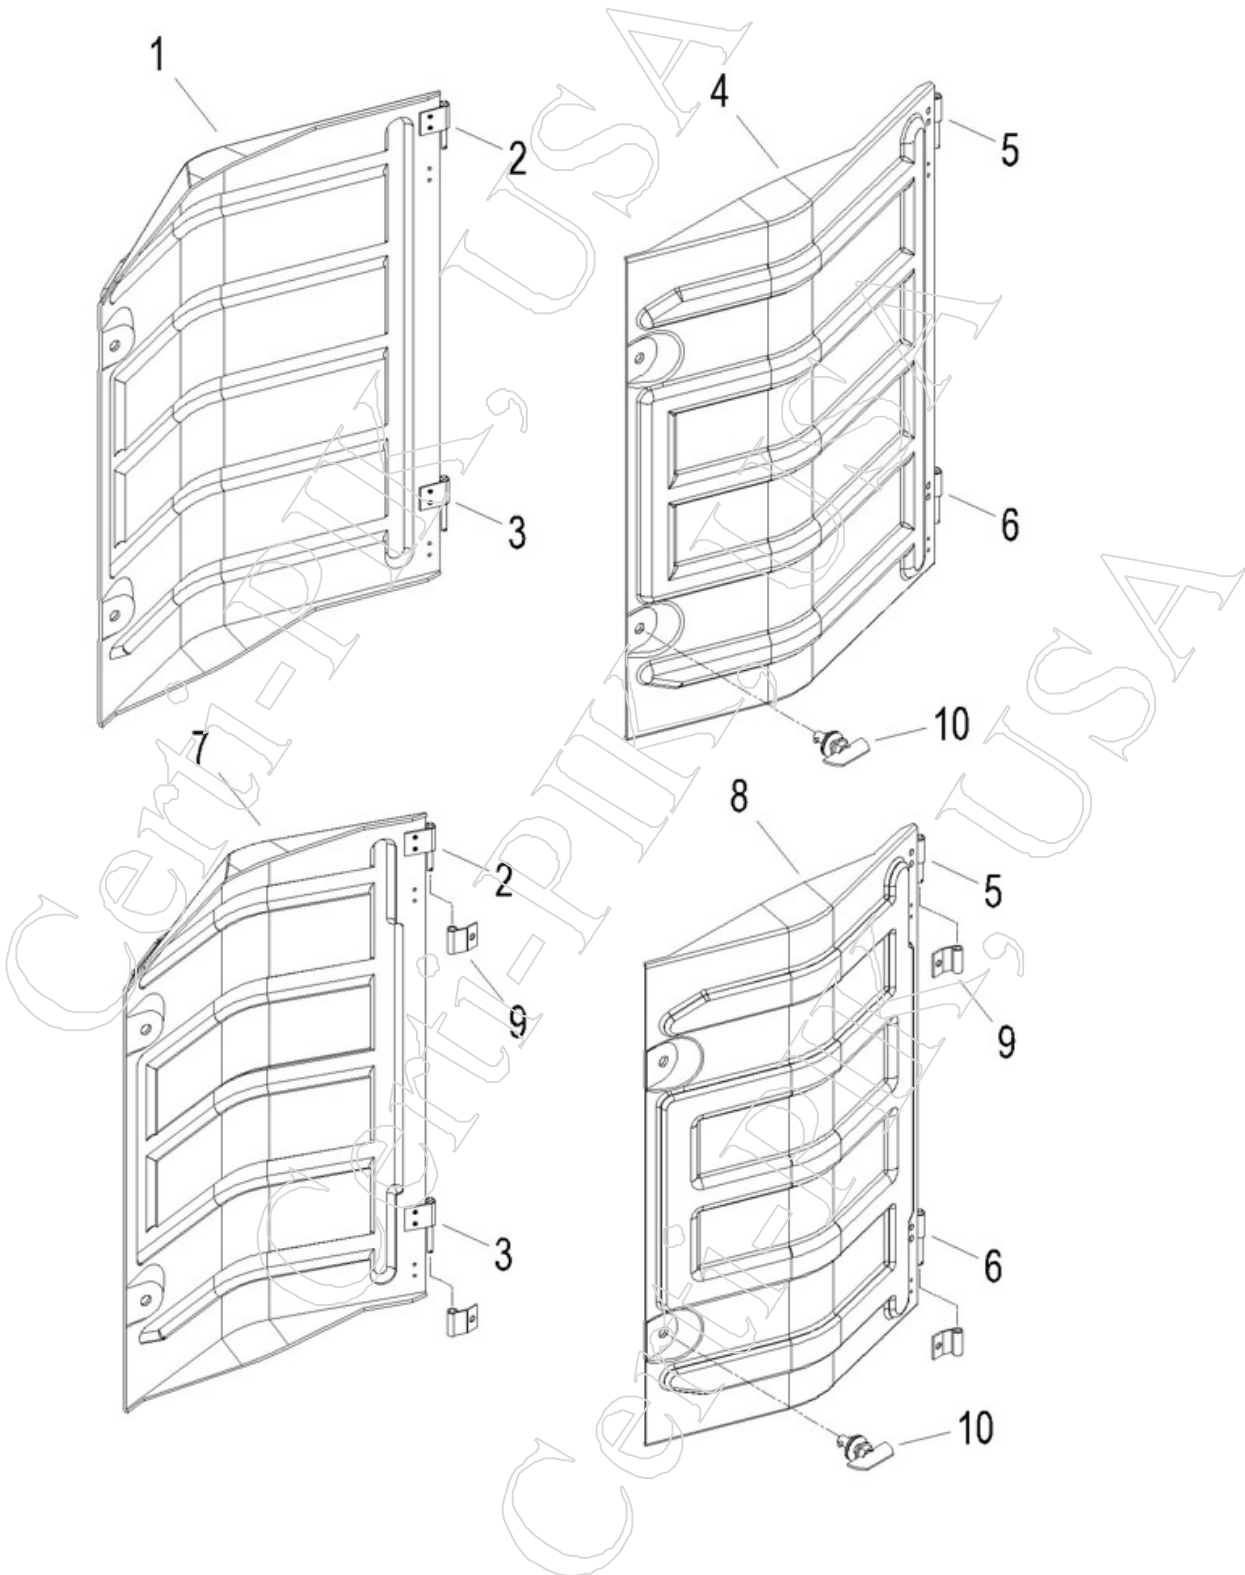

CASE / IH Rotor Service Doors

Case / IH Rotor Service Doors

70-2

<u>Item</u>	<u>Part</u>	<u>OEMPart</u>	<u>Qty</u>	<u>Desc</u>
1	82110A4	282110A4	1	ROTOR SERVICE DOOR, PLASTIC, FRONT (2555, CPX610, CPX420, CPX620, 625, 635) (INCLUDES ITEMS 2 & 3)
2	46422C1	1546422C1	1	HINGE - ROTOR SERVICE DOOR - PLASTIC - FRONT UPPER - (ALL MODELS) - SHORT PIN
3	46423C1	1546423C1	1	HINGE - ROTOR SERVICE DOOR - PLASTIC - FRONT LOWER - (ALL MODELS) - LONG PIN
4	82112A4	282112A4	1	ROTOR SERVICE DOOR, PLASTIC, REAR (2555, CPX610, CPX420, CPX620, 625, 635) (INCLUDES ITEMS 5 & 6)
5	46409C1	1546409C1	1	HINGE - ROTOR SERVICE DOOR - PLASTIC - REAR UPPER - (ALL MODELS) - SHORT PIN
6	46412C1	1546412C1	1	HINGE - ROTOR SERVICE DOOR - PLASTIC - REAR LOWER - (ALL MODELS) - LONG PIN
7	18129A3	118129A3	1	ROTOR SERVICE DOOR, PLASTIC, FRONT (2022, 2044, 2055, 2155) (INCLUDES ITEMS 2 & 3)
8	18126A1	118126A1	1	ROTOR SERVICE DOOR, PLASTIC, REAR (2022, 2044, 2055, 2155) (INCLUDES ITEMS 5 & 6)
9	46411C1	1546411C1	2	HINGE- ROTOR SERVICE DOOR - (2022, 2044, 2055, 2155) UPPER, AND LOWER POSITIONS (2/DOOR) - BOLTS TO MACHINE - NOT TO DOOR
10	26408C2P	1326408C2	2	FASTENER - STUD - HAND OPERATED - (FITS ALL MODELS)