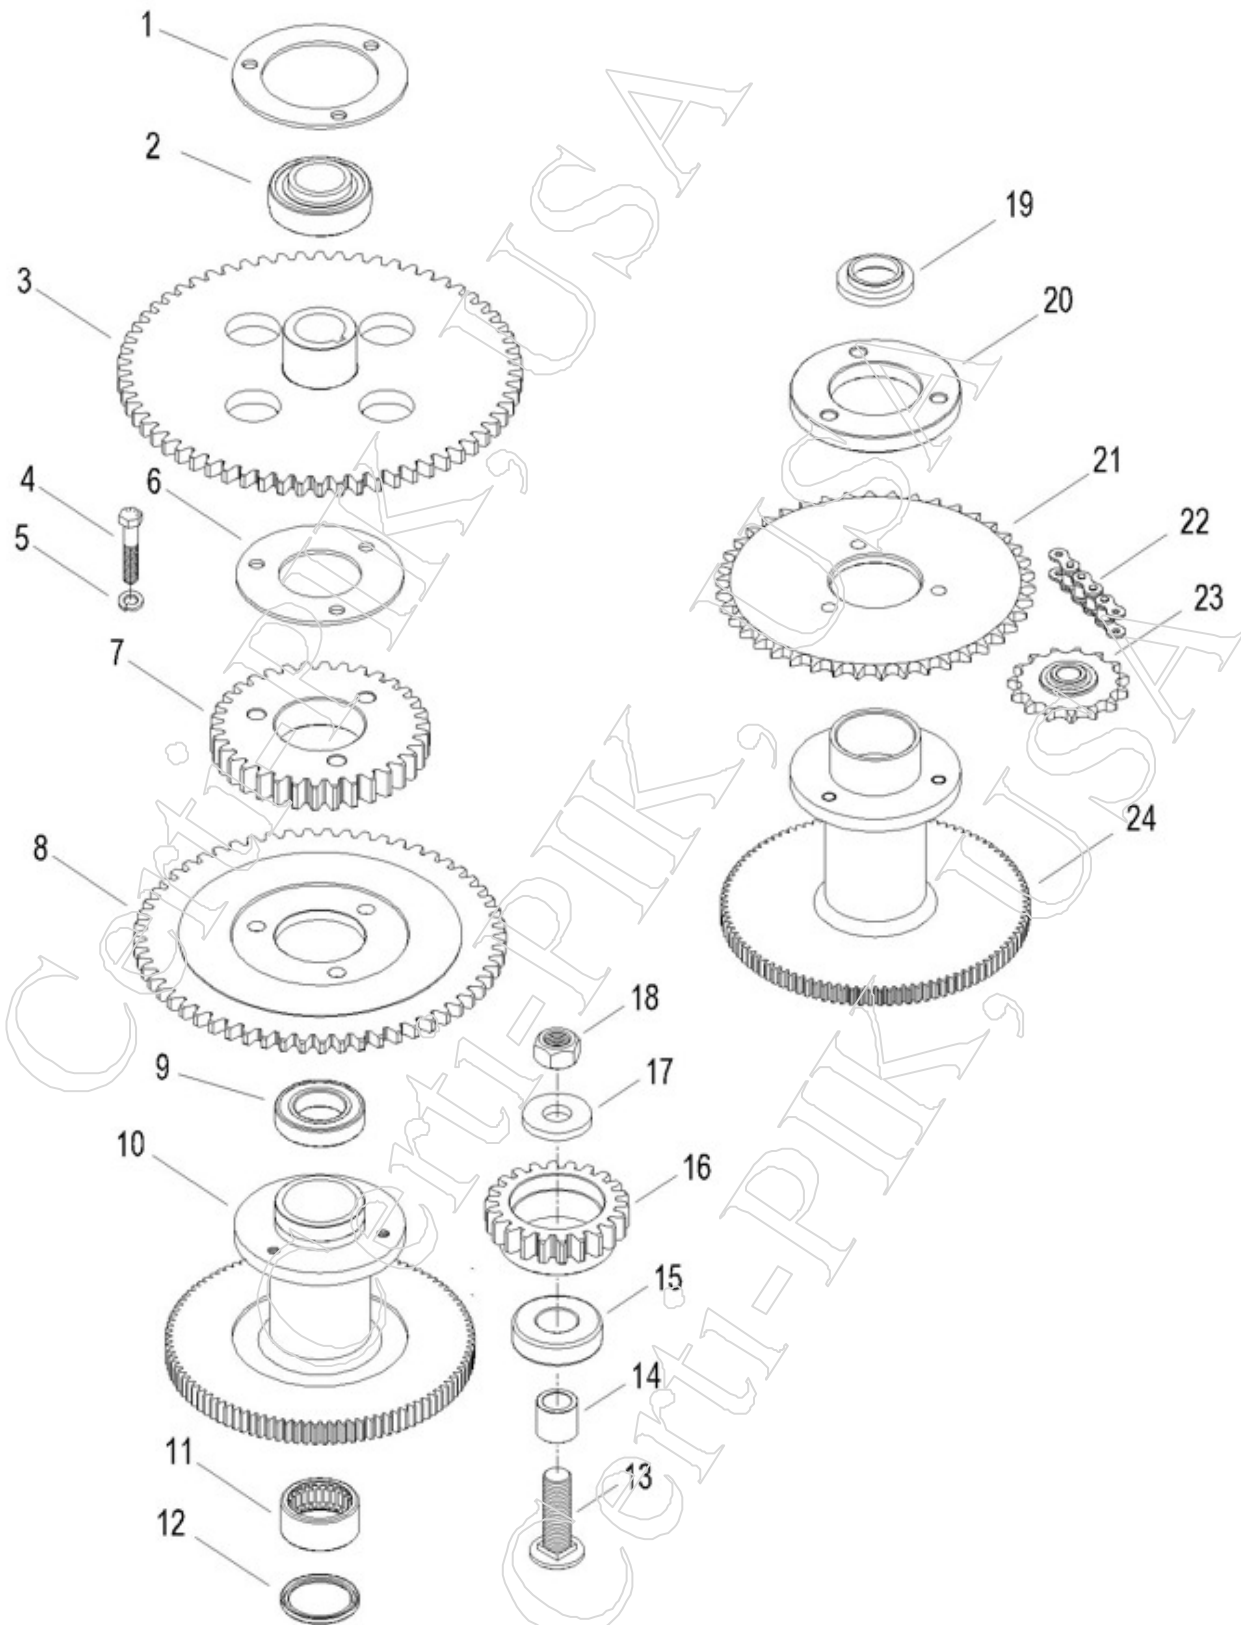

# John Deere Upper Drum Drive Assembly

30-9

<u>Item</u>	<u>Part</u>	<u>OEMPart</u>	<u>Qty</u>	<u>Desc</u>
1	96507	N196507	1	RING - BEARING (9935, 9960-9965 IN-LINE)
2	09209P	JD9209	1	BALL BEARING - UPPER DRUM COVER (IN-LINE & PRO MACHINES)
3	94104	AN194104	1	SPUR GEAR - 64T DRUM-GROUND DRIVE, (9930, 9960)
4	03065P	19H3065	3	BOLT - 3/8 X 2" HEX HEAD
5	00304P	12H304	3	WASHER - 3/8" LOCK
6	96594	N196594	1	WASHER
7	99039P	N199039	1	SPUR GEAR - 34T, DRUM-SPINDLE DRIVE (9930, 9960-9965)
8	97457P	N197457	1	SPUR GEAR - 59T, DRUM-DOFFER DRIVE, (9960)
9	09323P	JD9323	1	BALL BEARING - UPPER DRUM DRIVE GEAR (9930-35, 9965-CP690)
10	72096	AN272096	1	SUN GEAR - (9935, 9960-9965 IN-LINE) 12 BAR WITH 11/16" THICK CUPPED GEAR, INCLUDES 1x BEARING #09813P & 1x SEAL #01206P
11	08823P	JD8823	1	NEEDLE BEARING - SUN GEAR
12	01206P	L1206N	1	SEAL - SUN GEAR (9900-9965)
13	02339	03H2339	1	BOLT - 3/4" X 2-1/2" CARRIAGE BOLT
14	95727	N195727	1	SPACER - DOFFER DRIVE, (9935, 9960-9965 IN-LINE)
15	08674P	JD8674	1	BALL BEARING - DOFFER DRIVE (9935, 9960-9965 IN-LINE) - (CALL FOR AVAILABILITY)
16	97052P	N197052	1	SPUR GEAR - 22T, DOFFER DRIVE
17	01402P	24H1402	1	WASHER - DOFFER DRIVE (9935, 9960-9965 IN-LINE)
18	40016P	K40016	1	NUT - 3/4" - TOP LOCK - DOFFER DRIVE (9935, 9960-9965 IN-LINE)
19	15573	N115573	1	BUSHING - (9900-9950 CONV.)
20	14173	N114173	1	SPACER - (9900-9950 CONV.)
21	14175	N114175	1	SPROCKET - 42T, DRUM, CHAIN DOFFER-DRIVE, (9900-9950 CONV.)
22.1	13170	AN113170	1	LINK CHAIN - DOFFER DRIVE, 62 LINKS, 12-BAR (9900-9965)
22.2	13171	AN113171	1	LINK CHAIN - DOFFER DRIVE, 75 LINKS, 16-BAR (9900-9910)
23	15321P	AN115321	1	SPROCKET - DOFFER DRIVE CHAIN TIGHTENER, CONV. UNITS (9900-9950 CONV.)
24.1	13616	AN113616	NA	SUN GEAR - ( 9900-9910 ) 16 BAR WITH 9/16" THICK GEAR, 1/8"LUBE HOLE & FITTING 00558P, INCLUDES 2x BEARING #09813P & 1x SEAL #01206P
24.2	74460	AN274460	1	SUN GEAR - ( 9900-9950 ) 12 BAR WITH 9/16" THICK GEAR, 1/8"LUBE HOLE & FITTING 00558P, INCLUDES 2x BEARING #09813P & 1x SEAL #01206P