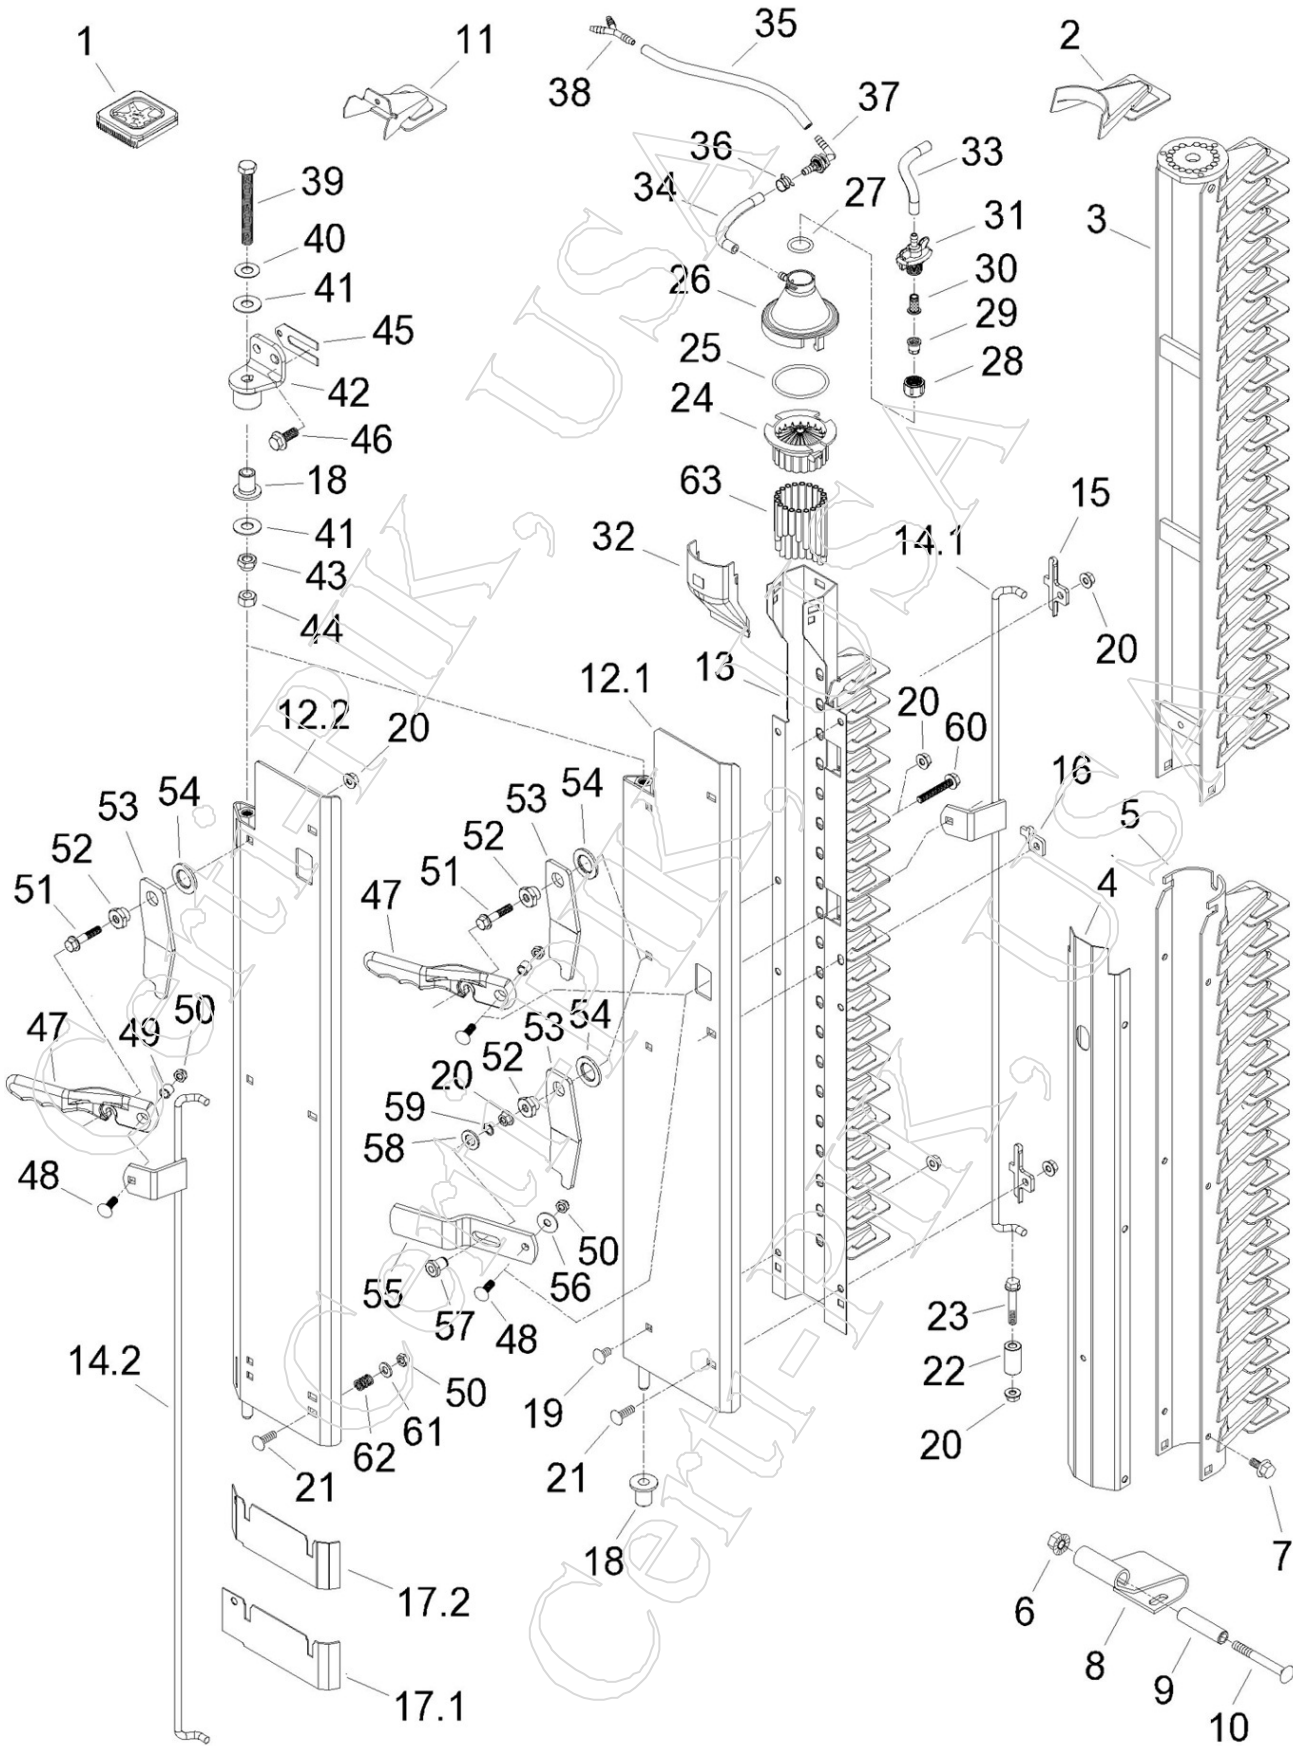

John Deere Moistener Column

<u>Item</u>	<u>Part</u>	<u>OEMPart</u>	<u>Qty</u>	<u>Desc</u>
35.2	76795	N276795	1	TUBING - 7/16" CLEAR GREEN - 1/4" ID - MOISTENER COLUMN FLUSH WATER LINES (SOLD PER FOOT IN 25, 50, OR 100 FT LENGTHS) - NOT PRE-FORMED (REPLACES #N371458)
36	94814P	N194814	1	HOSE CLAMP - 7/16" - GREEN
37	74653P	AN274653	1	HOSE FITTING 90 DEG
38	71996P	N371996	1	HOSE FITTING - 1/4" - 'Y'
39	07590	19M7590	1	BOLT - M12 X 100 FULL THREAD - HEX HEAD - GD 8.8
40	68012P	N168012	1	WASHER - DISC SPRING - 1.102" X .480"
41	01162P	24H1162	1	WASHER - 1.25 X .53 X .06
42	75754	N375754	1	ADJUSTER - PRO MOISTNER COLUMN TOP BRACKET
43	31867P	A31867	1	NUT - M12 - TOP LOCK HEX
44	07275P	14M7275	1	NUT - M12 - HEX
45	76092	N276092	1	SHIM - PRO MOISTENER COLUMN TOP ADJUSTER BRACKET
46	07785P	19M7785	1	BOLT - M10 X 25 - SMOOTH HEX FLANGE
47	74492	N374492	1	HANDLE - F&R PRO MOISTENER DOOR - CAST IRON
47.1	74492-K	<-----OEM	1	KIT - CAST HANDLE AND LATCH RESTRAINT - INCLUDES 1 EACH OF ITEMS #20, & 47-54
48	07185P	03M7185	1	BOLT - M8 X 25 ROUND HEAD - SHORT SQR NECK
49	25220	H25220	1	BUSHING - CAST IRON MOISTENER DOOR HANDLE
50	64256P	E64256	1	NUT - M8 - TOP LOCK
51	08317P	19M8317	1	SCREW - M8 X 40mm - SMOOTH HEX FLANGE
52	64007	KK64007	1	SPACER - SHORT SHANK HEX HEAD - PRO MOISTENER DOOR
53	73037	N373037	1	HANDLE - OPEN LATCH RESTRAINT - PRO MOISTENER DOOR - FRONT & REAR
54	07051P	24M7051	1	WASHER - 21mm X 37mm X 3mm Class 8.8
55	10748	KK10748	1	HANDLE - POSITIVE LATCH - PRO MOISTENER DOOR - FRONT
55.1	10748-K	<-----OEM	1	KIT - STEEL HANDLE AND POSITIVE LATCH RESTRAINT - PRO MOISTENER DOOR - FRONT - INCLUDES 1 EACH OF ITEMS #20, 48, 50, & 52-60
56	47298P	24M7298	1	WASHER - 1.0 X .343 X .06"
57	10838	KK10838	1	NUT - LONG SHANK HEX HEAD - PRO MOISTENER DOOR
58	07047P	24M7047	1	WASHER - 13mm X 24mm X 2.5mm Class 8.8
59	07202P	40M7202	1	SNAP RING - EXTERNAL
60	07800P	19M7800	1	SCREW - M8 X 50mm - SMOOTH HEX FLANGE - FULL THREAD
61	01136P	24H1136	1	WASHER - 11/32" X 11/16" X 1/16"
62	59468P	R59468	1	SPRING - PRO MOISTENER ANGLE
63	90923	N190923	AR	TUBING - GREEN 1/4" - MOISTENER COLUMN - DISTRIBUTOR (SOLD PER 100 FT)