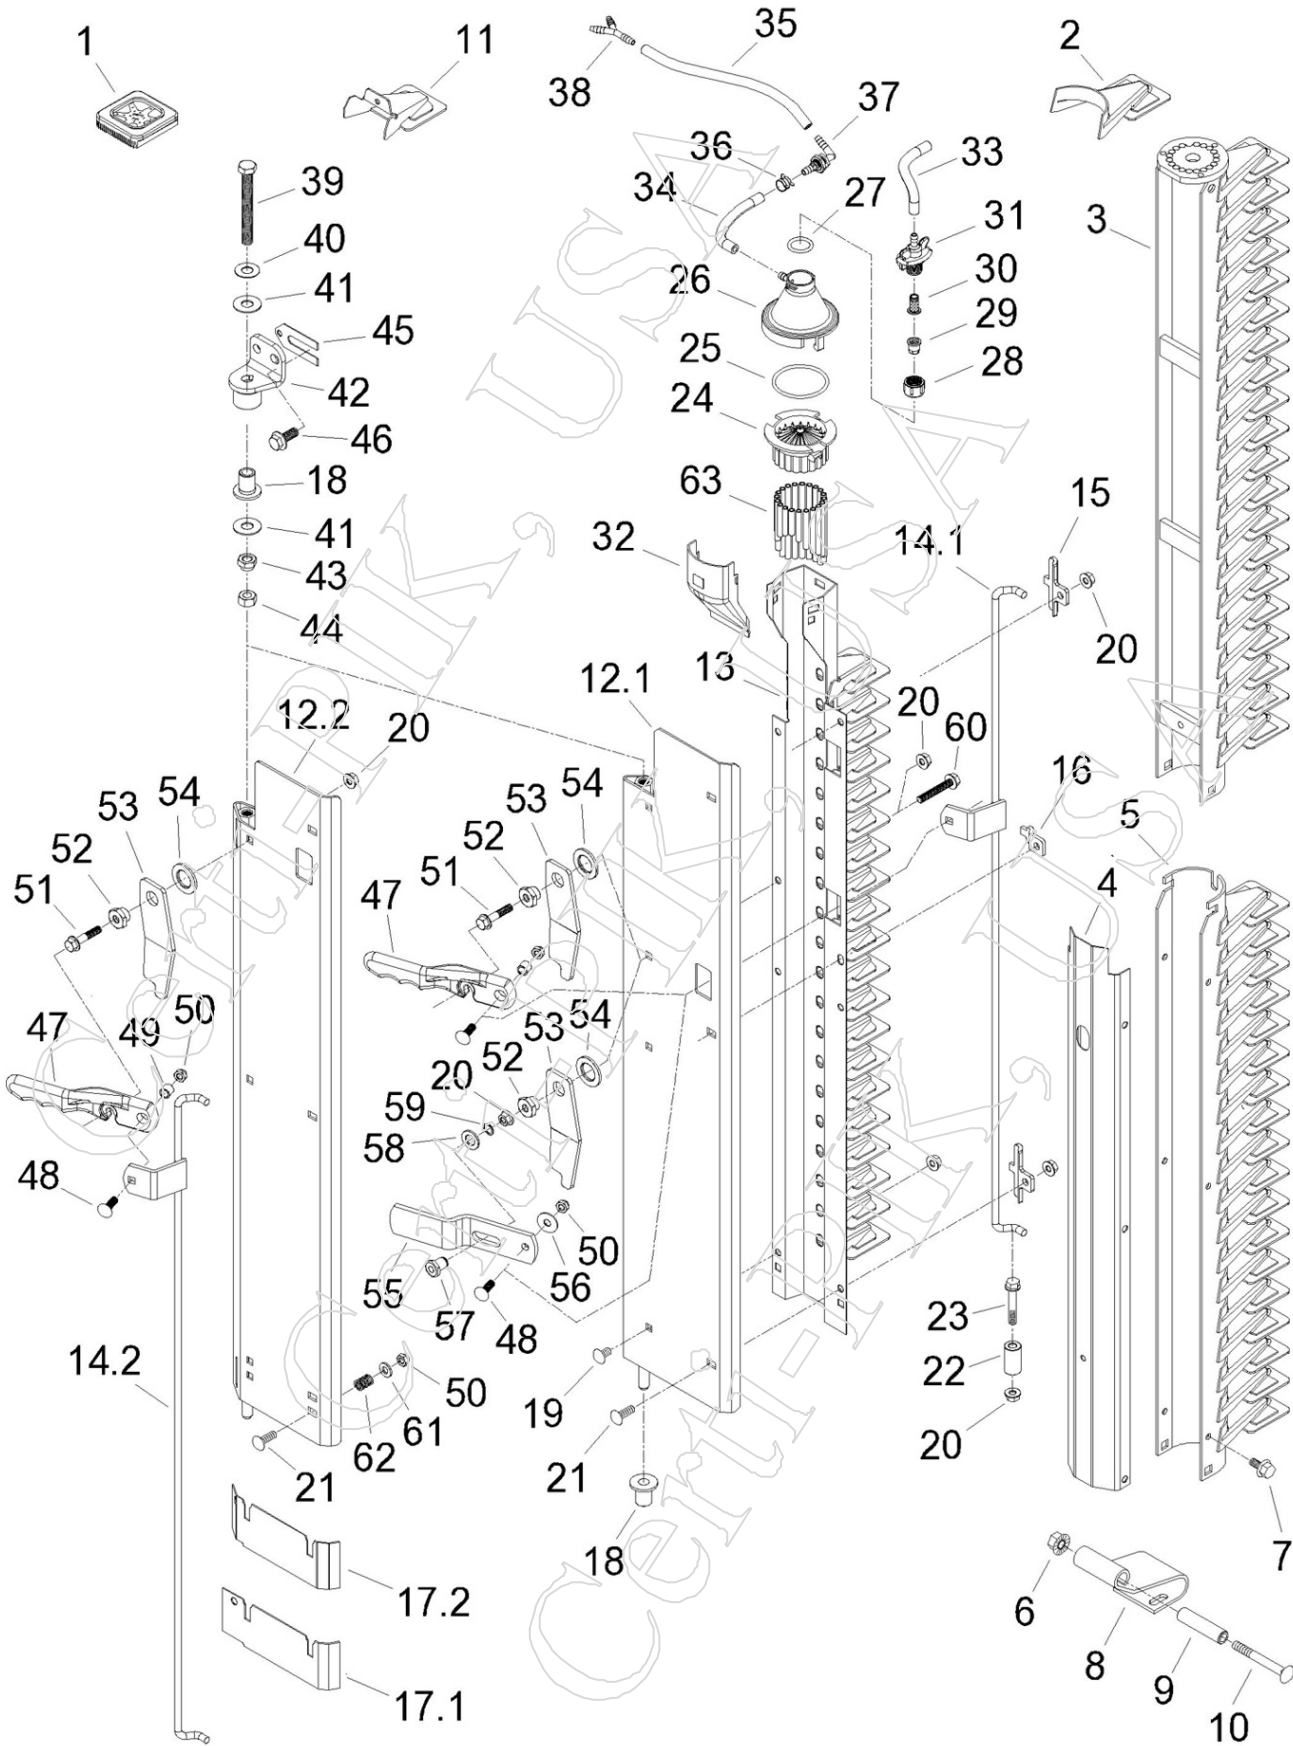

John Deere Moistener Column

Item	Part	OEMPart	Qty	Desc
1	75607UPRM	N275607	AR	MOISTENER PAD - PREMIUM URETHANE (9900-CP770)
2	32795	AN32795	AR	ARM - REPLACEMENT MOISTENER PAD ARM (9900-9965 CONV & IN-LINE)
3	33083	AN33083	1	MOISTENER COLUMN - 20 SPINDLE (9900-9950 CONV.)
4	98776	N198776	1	CHANNEL - 18 SPINDLE (9960-9965 IN-LINE)
5	94704	AN194704	1	MOISTENER COLUMN - 18 SPINDLE (9960-9965 IN-LINE)
6	10215P	N10215	1	NUT - 3/8 - SERR HEX FLANGE
7	76152P	N85025	6	SCREW - M8 X 16mm - TORX DRIVE T40 - THREAD FORMING
8	95655	N195655	1	BASE (9900-9965 CONV & IN-ILNE)
9	16128	N116128	1	BUSHING - 13/32 X 5/8 X 2-5/8 (9900-9965 CONV & IN-LINE)
10	32109P	03H2109	1	BOLT - 3/8 X 3-1/4" GRADE 5 CARRIAGE
11	73816	AN273816	AR	ARM - PRO- REPLACEMENT MOISTENER PAD ARM
12.1	74660	AN274660	1	SUPPORT - PRO 16 FRONT DOOR (9976-CP770)
12.2	14424	AKK14424	1	SUPPORT - OFFSET OUT - PRO-16 REAR DOOR (9935-CP770) (REPLACES #AN273517)
13.1	79610	AN279610	1	MOISTENER COLUMN - PRO-12 18 SPINDLE - PHASE 3 EXTRA HEAVY DUTY (9970-CP690)
13.2	79609	AN279609	1	MOISTENER COLUMN - PRO-16 20 SPINDLE - PHASE 3 EXTRA HEAVY DUTY (9976-CP770)
14.1	74659	AN274659	1	MOISTENER DOOR LATCH - PRO 16 FRONT DRUM (9976-CP770) (ILL.)
14.2	73512	AN273512	1	MOISTENER DOOR LATCH - PRO 16 REAR DRUM (9976-CP770)
14.3	74513	AN274513	1	MOISTENER DOOR LATCH - PRO 12 FRONT & REAR DRUM (9970-CP690)
15	75392PRM	KK10725	2	CLIP - PRO-MOISTENER COLUMN - EXTENDED (9935-CP770)
16	75392	N275392	1	CLIP - HOLD-DOWN - PRO (9935-CP690)
17.1	75882	N275882	1	ANGLE - PRO-MOISTENER COLUMN, REAR (9935-7760) USED ON DOOR #AN273517
17.2	20615	KK20615	1	ANGLE - OFFSET OUT - PRO-MOISTENER COLUMN, REAR (9935-CP770) (REPLACES #N275882) USED ON DOOR #14424
18	77000	N277000	1	BUSHING - JD PRO MOISTENER SUPPORT DOOR - (USED ON TOP AND BOTTOM) (9935-CP770)
19	07183P	03M7183	AR	BOLT - M8 X 16 ROUND HEAD - SQR NECK
20	63525P	E63525	AR	NUT - M8 - SERR HEX FLANGE
21	07186P	03M7186	AR	BOLT - M8 X 30 ROUND HEAD - SQR NECK
22	74880	N374880	2	SPACER - PRO MOISTENER COLUMN STOP SPACER
23	08319P	19M8319	2	BOLT - M8 X 50 - SMOOTH HEX FLANGE
24	76746	N276746	1	DISTRIBUTOR PLATE - BLACK
25	01870P	F1870R	1	O-RING 2-1/4" (9935-CP690) PRO
26	76747	N276747	1	MOISTENER COVER - CLEAR
27	00495P	R495R	1	O-RING 7/8"
28	38027	PM38027	1	CAP - NOZZLE SPRAYER - NUT
29	12283	B12283	1	NOZZLE TIP - BRASS - CONE NO.3
30	11379	AB11379	1	STRAINER - 100 MESH
31	76745	N276745	1	HOSE FITTING
32	76748	N276748	1	DISTRIBUTOR SEAL COVER SHIELD - BLACK
33	76084	N276084	1	FORMED MOISTENER HOSE - TRANSPARENT CLEAR
34	76085	N276085	1	FORMED MOISTENER HOSE - TRANSPARENT GREEN
35.1	94902	N194902	1	TUBING - 7/16" CLEAR - 1/4" ID - MOISTENER COLUMN PRESSURE LINES (SOLD PER FOOT AS NEEDED - NOT PRE-FORMED)
35.2	76795	N276795	1	TUBING - 7/16" CLEAR GREEN - 1/4" ID - MOISTENER COLUMN FLUSH WATER LINES (SOLD PER FOOT AS NEEDED - NOT PRE-FORMED) (REPLACES #N371458)