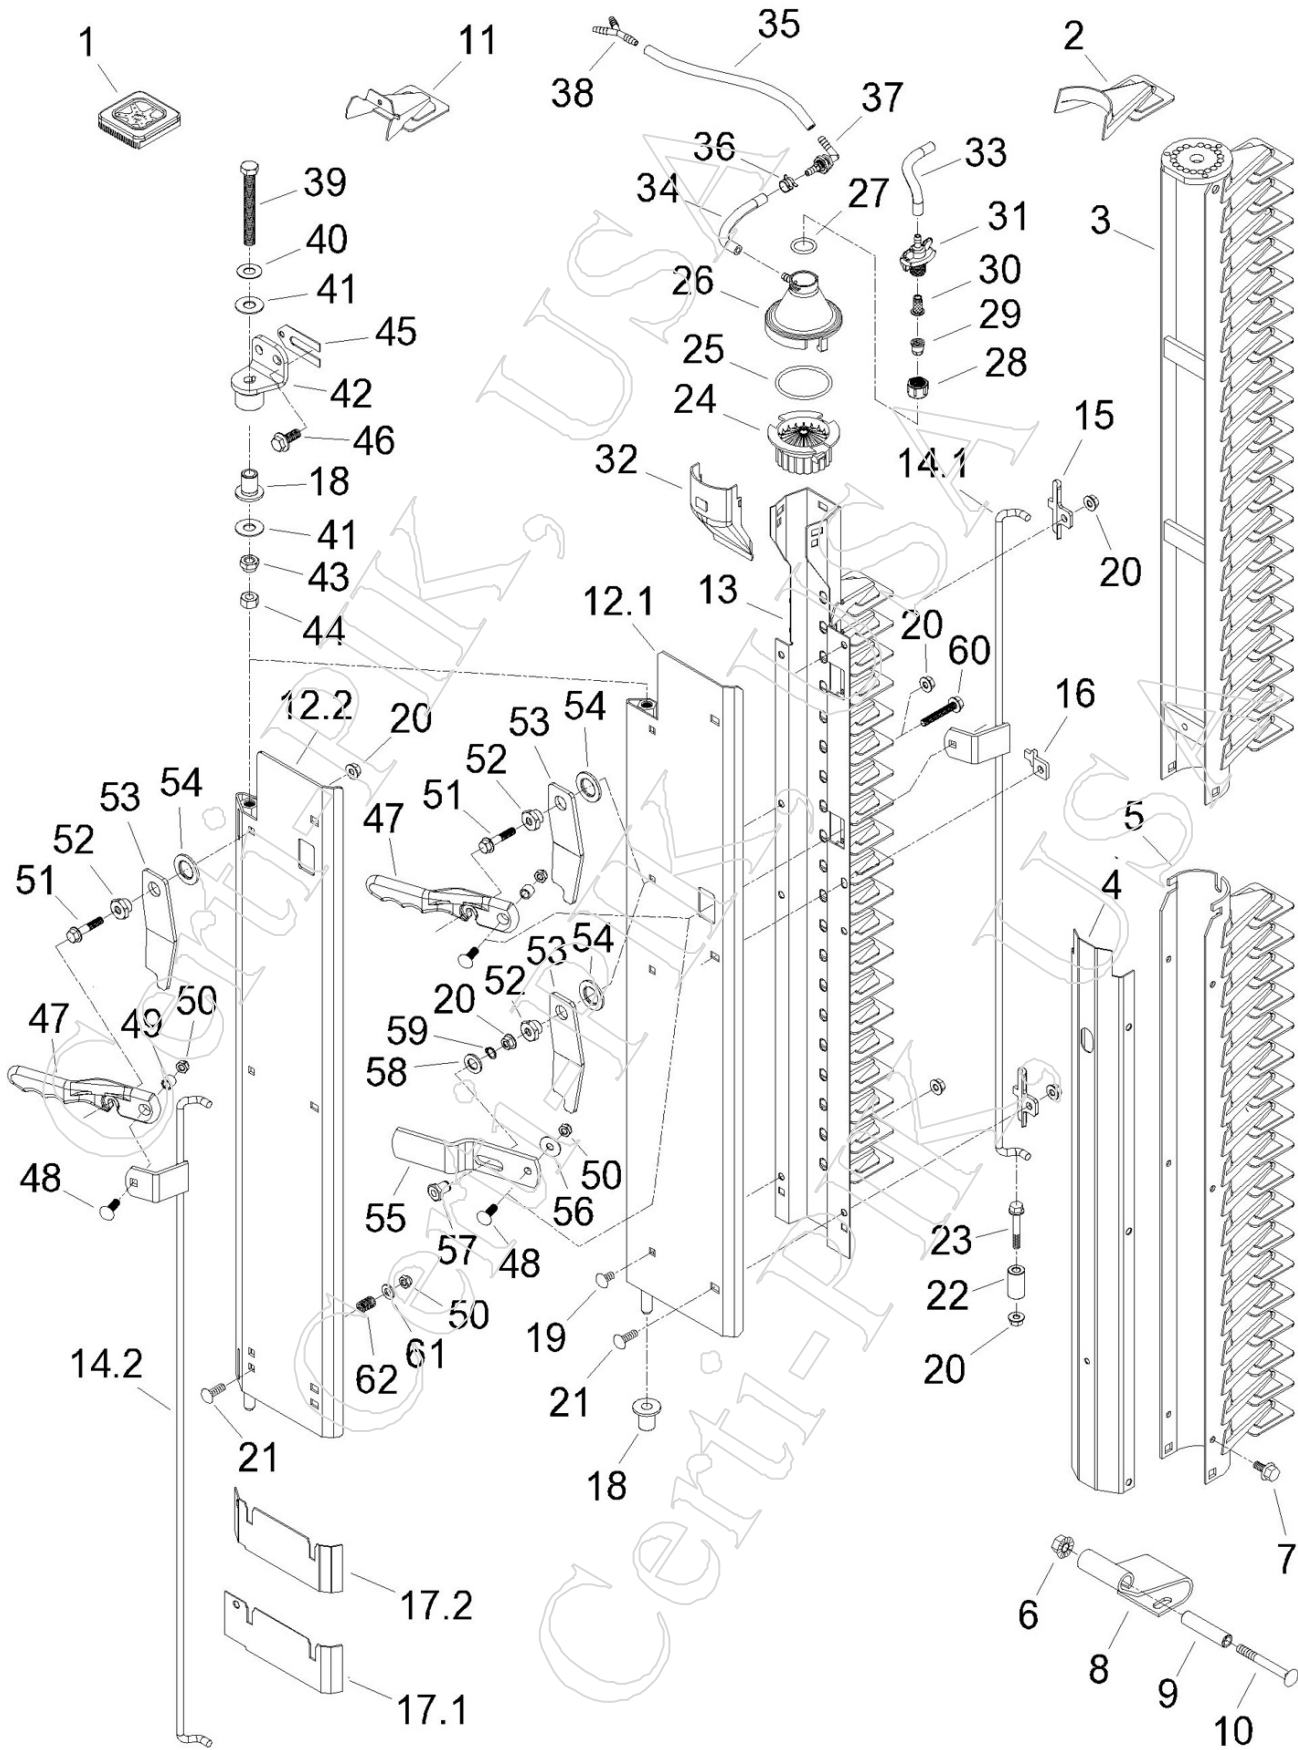

John Deere Moistener Column

Item	Part	OEMPart	Qty	Desc
1	75607UPRM	N275607	AR	MOISTENER PAD - PREMIUM URETHANE (9900-CP690)
2	32795	AN32795	AR	ARM - REPLACEMENT MOISTENER PAD ARM (9900-9965 CONV & IN-LINE)
3	33083	AN33083	1	MOISTENER COLUMN - 20 SPINDLE (9900-9950 CONV.)
4	98776	N198776	1	CHANNEL - 18 SPINDLE (9960-9965 IN-LINE)
5	94704	AN194704	1	MOISTENER COLUMN - 18 SPINDLE (9960-9965 IN-LINE)
6	10215P	N10215	1	NUT - 3/8 - SERR HEX FLANGE
7	76152P	N85025	6	SCREW - M8 X 16mm - TORX DRIVE T40 - THREAD FORMING
8	95655	N195655	1	BASE (9900-9965 CONV & IN-LINE)
9	16128	N116128	1	BUSHING - 13/32 X 5/8 X 2-5/8 (9900-9965 CONV & IN-LINE)
10	32109P	03H2109	1	BOLT - 3/8 X 3-1/4" GRADE 5 CARRIAGE
11	73816	AN273816	AR	ARM - PRO- REPLACEMENT MOISTENER PAD ARM
12.1	74660	AN274660	1	SUPPORT - PRO 16 FRONT DOOR (9976-CP690)
12.2	14424	AKK14424	1	SUPPORT - OFFSET OUT - PRO-16 REAR DOOR (9935-CP690) (REPLACES #AN273517)
13.1	79610	AN279610	1	MOISTENER COLUMN - PRO-12 18 SPINDLE - PHASE 3 EXTRA HEAVY DUTY (9970-CP690)
13.2	79609	AN279609	1	MOISTENER COLUMN - PRO-16 20 SPINDLE - PHASE 3 EXTRA HEAVY DUTY (9976-CP690)
14.1	74659	AN274659	1	MOISTENER DOOR LATCH - PRO 16 FRONT DRUM (9976-CP690) (ILL.)
14.2	73512	AN273512	1	MOISTENER DOOR LATCH - PRO 16 REAR DRUM (9976-CP690)
14.3	74513	AN274513	1	MOISTENER DOOR LATCH - PRO 12 FRONT & REAR DRUM (9970-CP690)
15	75392PRM	KK10725	2	CLIP - PRO-MOISTENER COLUMN - EXTENDED (9935-CP690)
16	75392	N275392	1	CLIP - HOLD-DOWN - PRO (9935-CP690)
17.1	75882	N275882	1	ANGLE - PRO-MOISTENER COLUMN, REAR (9935-7760) USED ON DOOR #AN273517
17.2	20615	KK20615	1	ANGLE - OFFSET OUT - PRO-MOISTENER COLUMN, REAR (9935-CP690) (REPLACES #N275882) USED ON DOOR #14424
18	77000	N277000	1	BUSHING - JD PRO MOISTENER SUPPORT DOOR - (USED ON TOP AND BOTTOM) (9935-CP690)
19	07183P	03M7183	AR	BOLT - M8 X 16 ROUND HEAD - SQR NECK
20	63525P	E63525	AR	NUT - M8 - SERR HEX FLANGE
21	07186P	03M7186	AR	BOLT - M8 X 30 ROUND HEAD - SQR NECK
22	74880	N374880	2	SPACER - PRO MOISTENER COLUMN STOP SPACER
23	08319P	19M8319	2	BOLT - M8 X 50 - SMOOTH HEX FLANGE
24	76746	N276746	1	DISTRIBUTOR PLATE - BLACK
25	01870P	F1870R	1	O-RING 2-1/4"
26	76747	N276747	1	MOISTENER COVER - CLEAR
27	00495P	R495R	1	O-RING 7/8"
28	38027	PM38027	1	CAP - NOZZLE SPRAYER - NUT
29	12283	B12283	1	NOZZLE TIP - BRASS - CONE NO.3
30	11379	AB11379	1	STRAINER - 100 MESH
31	76745	N276745	1	HOSE FITTING
32	76748	N276748	1	DISTRIBUTOR SEAL COVER SHIELD - BLACK
33	76084	N276084	1	FORMED MOISTENER HOSE - TRANSPARENT CLEAR
34	76085	N276085	1	FORMED MOISTENER HOSE - TRANSPARENT GREEN
35.1	94902	N194902	1	TUBING - 7/16" CLEAR - 1/4" ID - MOISTENER COLUMN PRESSURE LINES (SOLD PER FOOT AS NEEDED - NOT PRE-FORMED)
35.2	76795	N276795	1	TUBING - 7/16" CLEAR GREEN - 1/4" ID - MOISTENER COLUMN FLUSH WATER LINES (SOLD PER FOOT AS NEEDED - NOT PRE-FORMED)