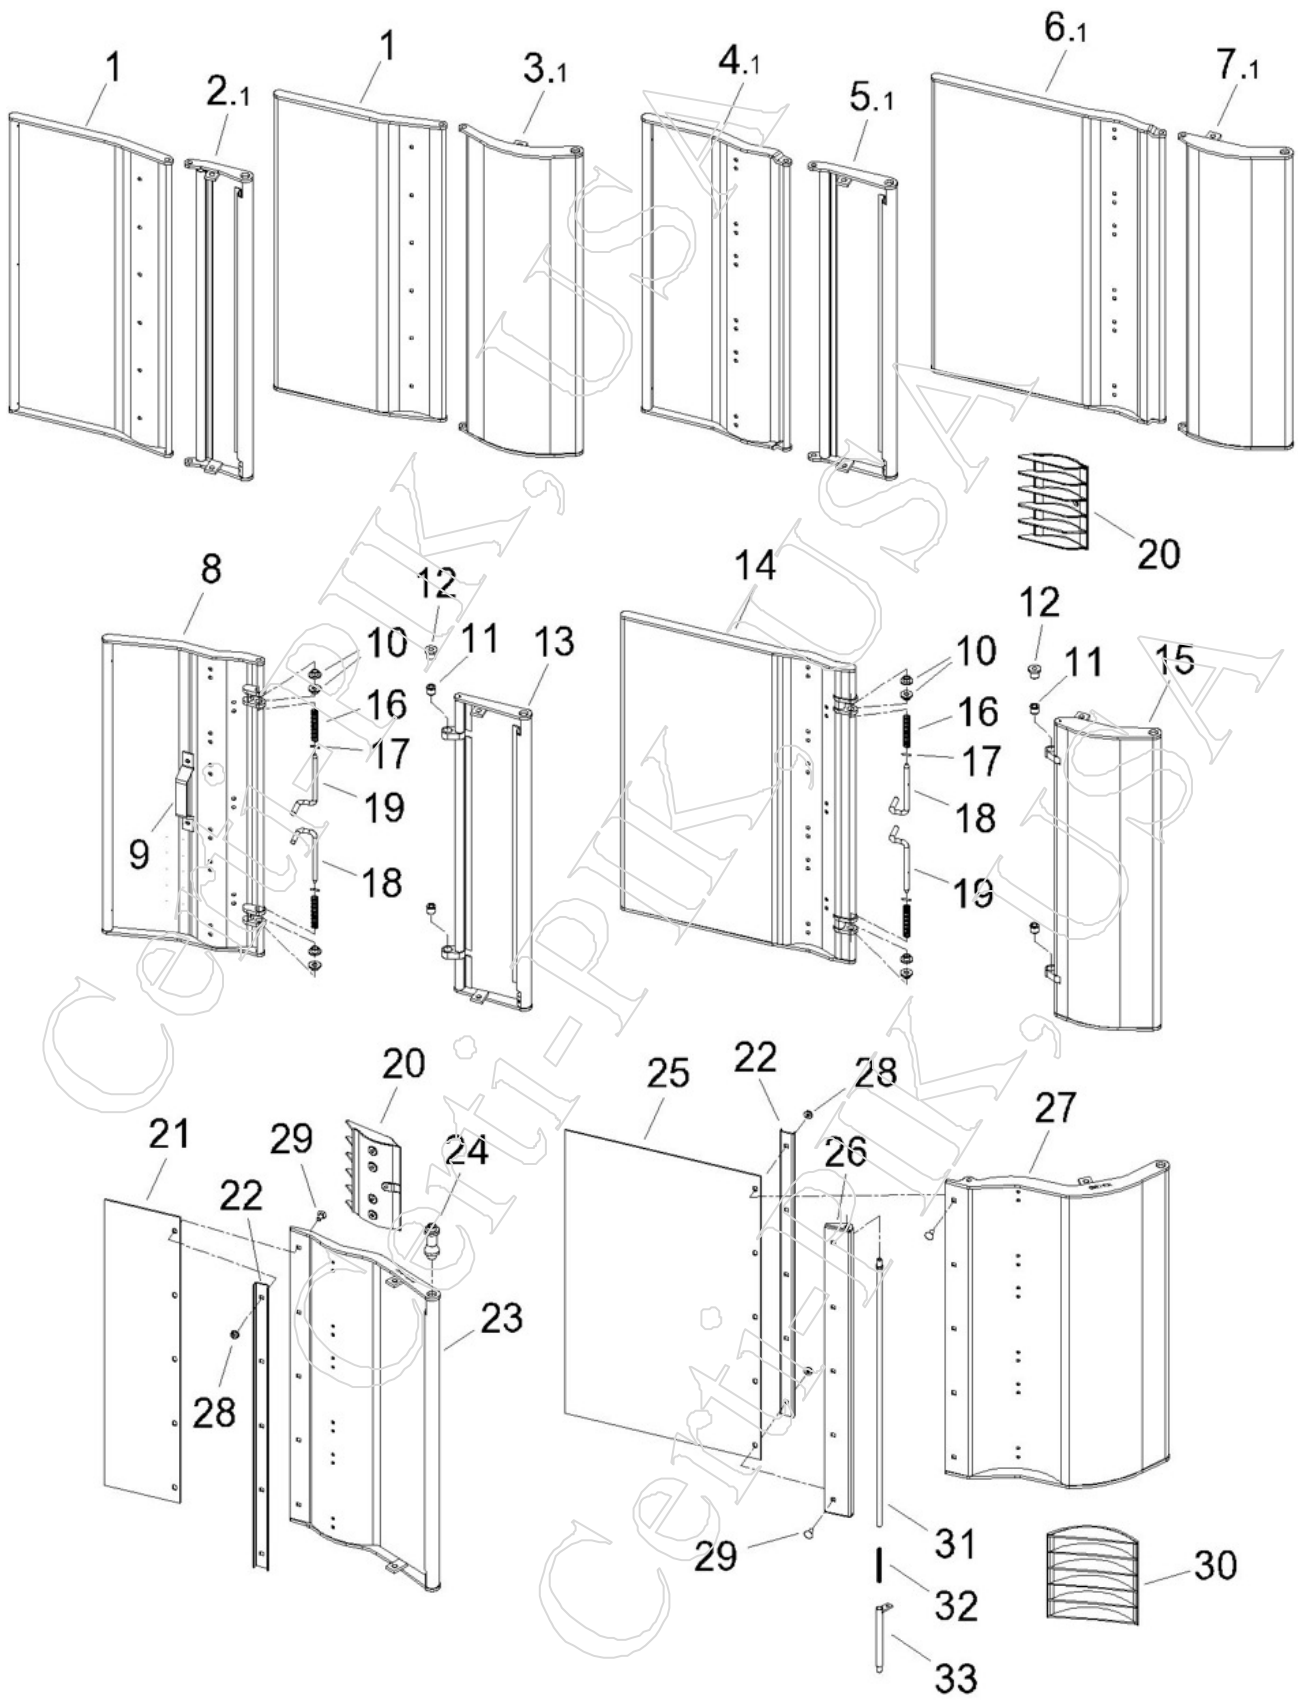

Case / IH Plant Guide Assembly

Item	Part	OEMPart	Qty	Desc
1	16532C1	216532C1	1	EXTENSION (1822, 1844)
2.1	66247C1	1266247C1	1	PLANT GUIDE - REAR, RIGHT (1822, 1844) (ILL.)
2.2	78399C1	1278399C1	1	PLANT GUIDE - REAR, LEFT - 1822, 1844
3.1	16527C1	216527C1	1	PLANT GUIDE - FRONT, RIGHT (1822, 1844) (CALL FOR AVAILABILITY) (ILL.)
3.2	16526C1	216526C1	1	PLANT GUIDE - FRONT, LEFT (1822, 1844) (CALL FOR AVAILABILITY)
4.1	82711C2	1982711C2	1	EXTENSION - REAR - (OLD STYLE 2022 & 2044)
4.2	46348C1	1546348C1	1	PLANT COMPRESSOR EXTENSION - REAR, (2022, 2044, 2055, 2155, 2555, & CPX610 BSN#JJC0250100) (ILL.)
5.1	46345C2	1546345C2	1	GUIDE - R.H. REAR - (ALL 2000 SERIES & CPX610 BSN#JJC0250100) (ILL.)
5.2	46344C2	1546344C2	1	GUIDE - L.H. REAR - (2022, 2044, 2555)
6.1	82710C2	1982710C2	1	EXTENSION - FRONT - (OLD STYLE 2022 & 2044)
6.2	46340C1	1546340C1	1	PLANT COMPRESSOR EXTENSION - FRONT (2022, 2044, 2055, 2155, 2555, & CPX610 BSN#JJC0250100) (ILL.)
7.1	46337C2	1546337C2	1	GUIDE - R.H. FRONT - (ALL 2000 SERIES & CPX610 BSN#JJC0250100) (ILL.)
7.2	46336C2	1546336C2	1	GUIDE - L.H. FRONT - (2022, 2044, 2555)
8.1	7516312EXT	<-----OEM	1	EXTENSION ONLY - REAR (CPX 610, 420, 620)
8.2	7516312ASSY	87516312	1	ASSEMBLY - REAR EXTENSION (CPX 610, 420, 620) INCLUDES # 7434457, 7426046, 2x 7426044, 2x 0381812P, & 4x 7516316
9	60638C2	160638C2	1	HANDLE - EXTENSION - (CPX 610, 420, 620) REPAIR
10	7516316	87516316	4	BUSHING - FLANGED - IH CPX DOOR - CPX 420, 620
11	7516315	87516315	2	BUSHING - STRAIGHT - IH CPX DOOR - CPX 610, 420, 620
12	04983A2	404983A2	2	EXTENSION SWIVEL BUSHING - FLANGED - CPX PRESSURE DOOR - CPX 610, 420 & 620
13	7516310	87516310	1	GUIDE ONLY - REAR (CPX 610, 420, 620) - NO BUSHINGS
14.1	7516311EXT	<-----OEM	1	EXTENSION ONLY - FRONT (CPX 610, 420, 620)
14.2	7516311ASSY	87516311	1	ASSEMBLY - FRONT EXTENSION (CPX 610, 420, 620) INCLUDES # 7434457, 7426046, 2x 7426044, 2x 0381812P, & 4x 7516316
15	7516309	87516309	1	GUIDE ONLY - FRONT (CPX 610, 420, 620) - NO BUSHINGS
16	7426044P	87426044	2	SPRING - COMPRESSION (CPX 610, 420, 620)
17	0381812P	38-1812	2	LOCK PIN - 1/8" X 3/4" SLOTTED (CPX 610, 420, 620)
18	7426046	87426046	1	PIN - FRONT TOP (REAR BOTTOM) COMPRESSION (CPX 610, 420, 620)
19	7434457	87434457	1	PIN - FRONT BOTTOM (REAR TOP) COMPRESSION (CPX 610, 420, 620)
20	69576R2	669576R2	3	SCRAPPING PLATE- LARGE CASE/IH OEM STYLE - SOLD WITH ATTACHING HARDWARE- 2 BOLTS, & NUTS (FITS ONLY REAR CASE CTX DOOR AND OEM DOOR EXTENSIONS)
21	CTX20RE	87689114	1	CASE/IH 2000 SERIES - EXTENSION, PLASTIC, REAR
22	CTX20CL	87689115	1	CASE/IH 2000 SERIES - ANGLE, EXTENSION CLAMP
23.1	CTX46345	87669794	1	Single Pik - CTX ExtenDoor - CASE/IH - R.H. REAR GUIDE (SOLD WITH: CTX20CL, CTX20RE & HARDWARE: 5x 01540P & 5x 10213P) REP. ALL 2000 SER. THRU 635 M.E. OEM GUIDES (USES 3x #69576R2 S.P.) (ILLUSTRATED)
23.2	CTX46344L	<-----OEM	1	Single Pik - CTX ExtenDoor - CASE/IH - L.H. UNITS - 2022, 2044, 2555 (SOLD WITH: CTX20CL, CTX20RE, & HARDWARE: 5x 01540P & 5x 10213P) REPLACES OEM GUIDE #1546344C2 AND EXT. #1982711C2
24	CTX20TB	<-----OEM	1	CASE/IH - BUSHING - REAR DOOR - OPTIONAL - (REPLACES: OEM 1x 86982778-SPACER & 2x 216544C1-BUSHING)
25	CTX20FE	87689109	1	CASE/IH 2000 SERIES - EXTENSION, PLASTIC, FRONT
26	CTX20PL	87689108	1	CASE/IH 2000 SERIES - REMOVABLE EXTENSION, FRONT DOOR, STRONGLY RECOMMENDED - (ATTACHES WITH OEM SPRING ROD #'S 673851R3, 10322R, & 1982712C1)