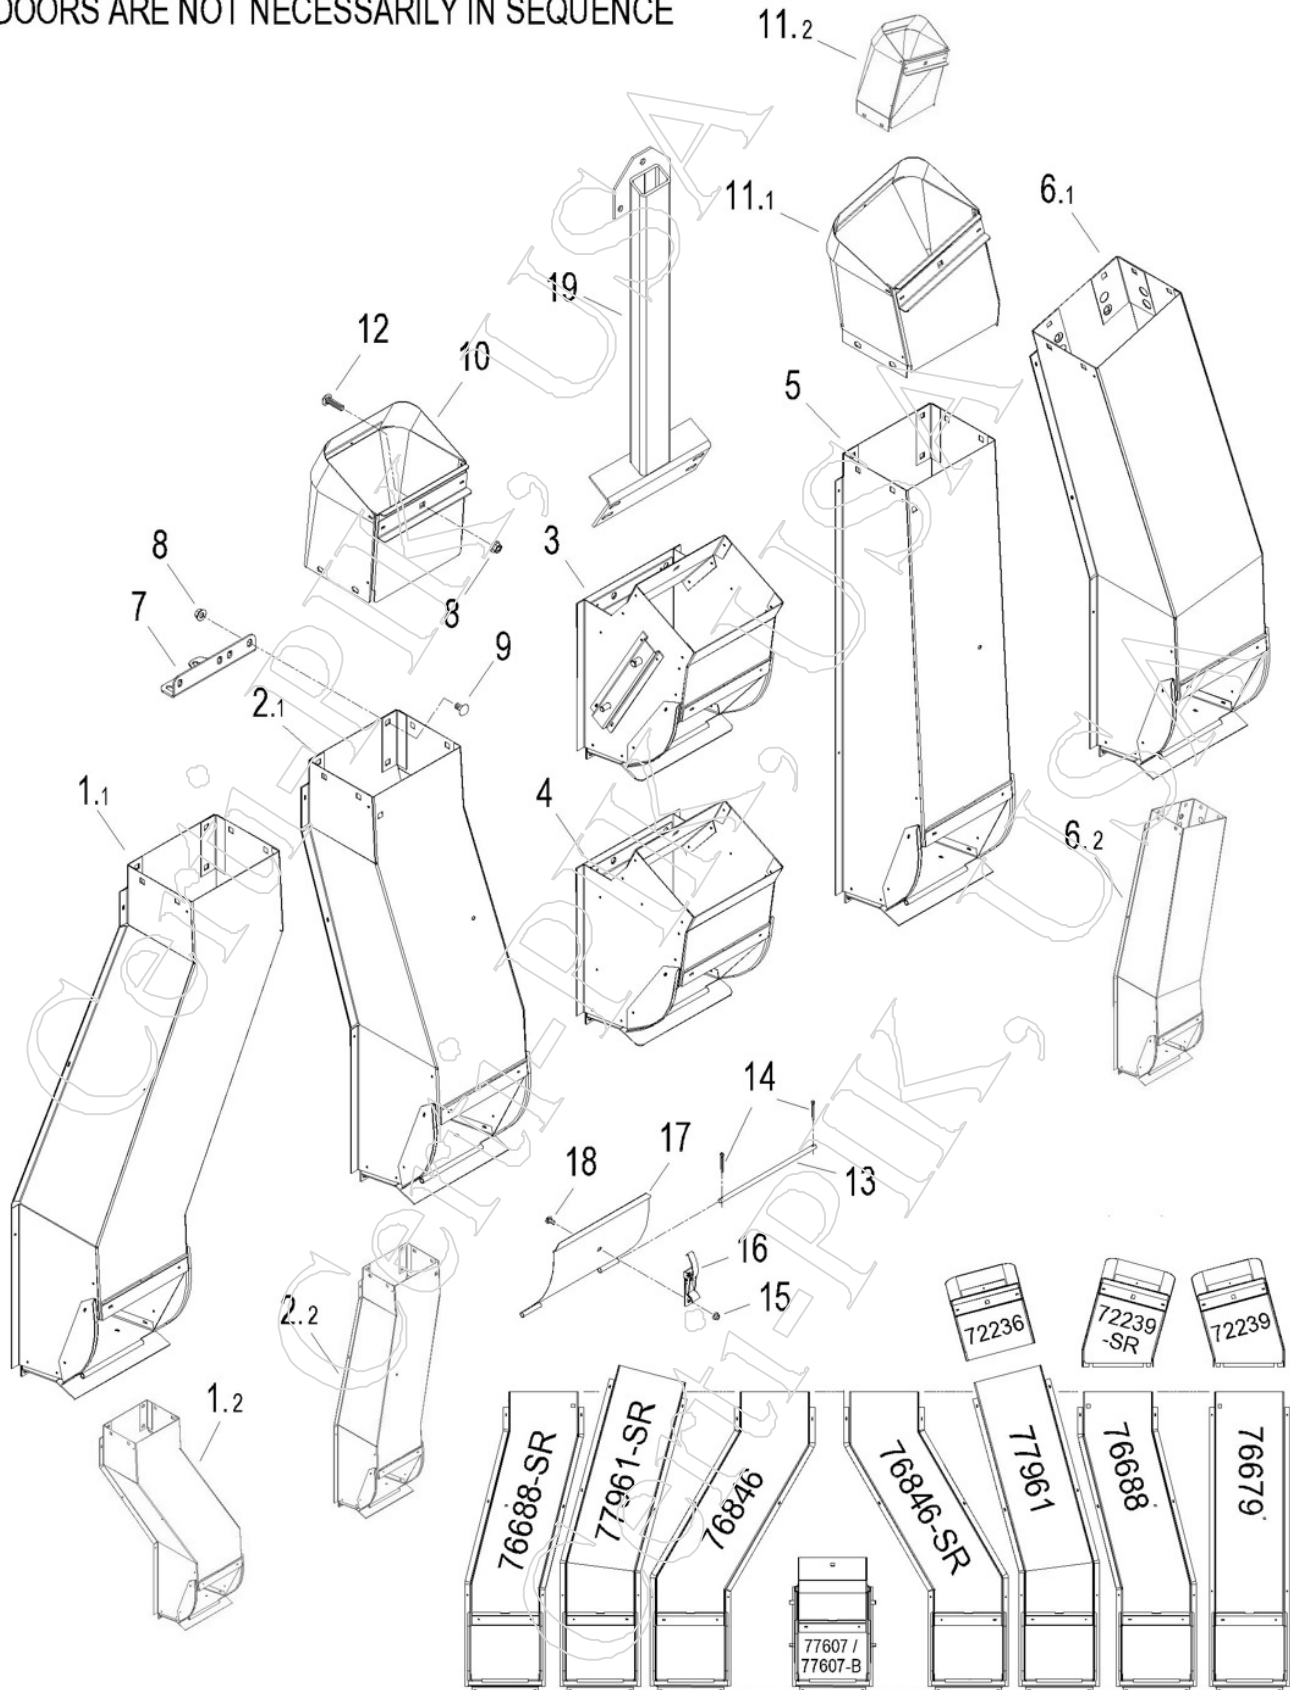

# John Deere 9935-CP690 PRO Suction Door Parts

DOORS ARE NOT NECESSARILY IN SEQUENCE

VIEW IS FROM IN THE CAB