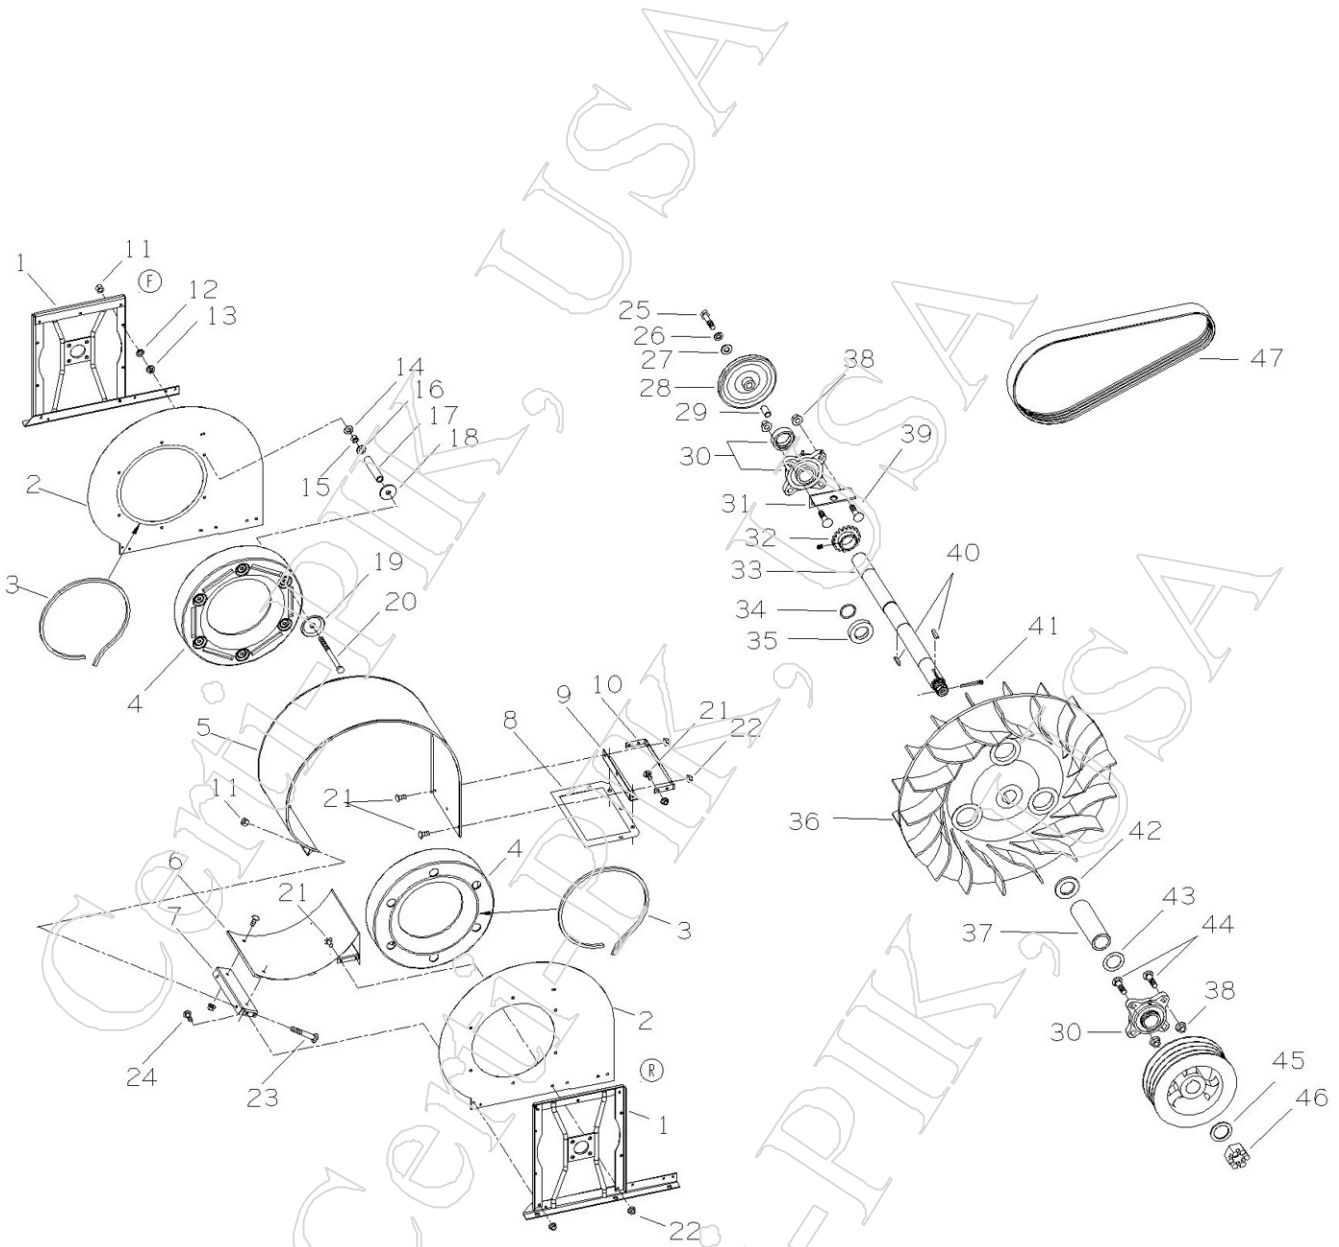

# John Deere 4 Row Fan Assembly

50-22

<u>Item</u>	<u>Part</u>	<u>OEMPart</u>	<u>Qty</u>	<u>Desc</u>
43	01535P	24H1535	1	WASHER - 1-17/32 X 1-31/32 X .035"
44	01777P	19H1777	6	BOLT - 1/2 X 1-3/4" - SERR HEX FLANGE
45	01499P	24H1499	1	WASHER - 1-9/32 X 2-1/4 X .134"
46	00927P	14G927	1	NUT - 1-1/4-12 CASTLE
47	93822P	N193822	1	BELT - 4 ROW FAN DRIVE - JD