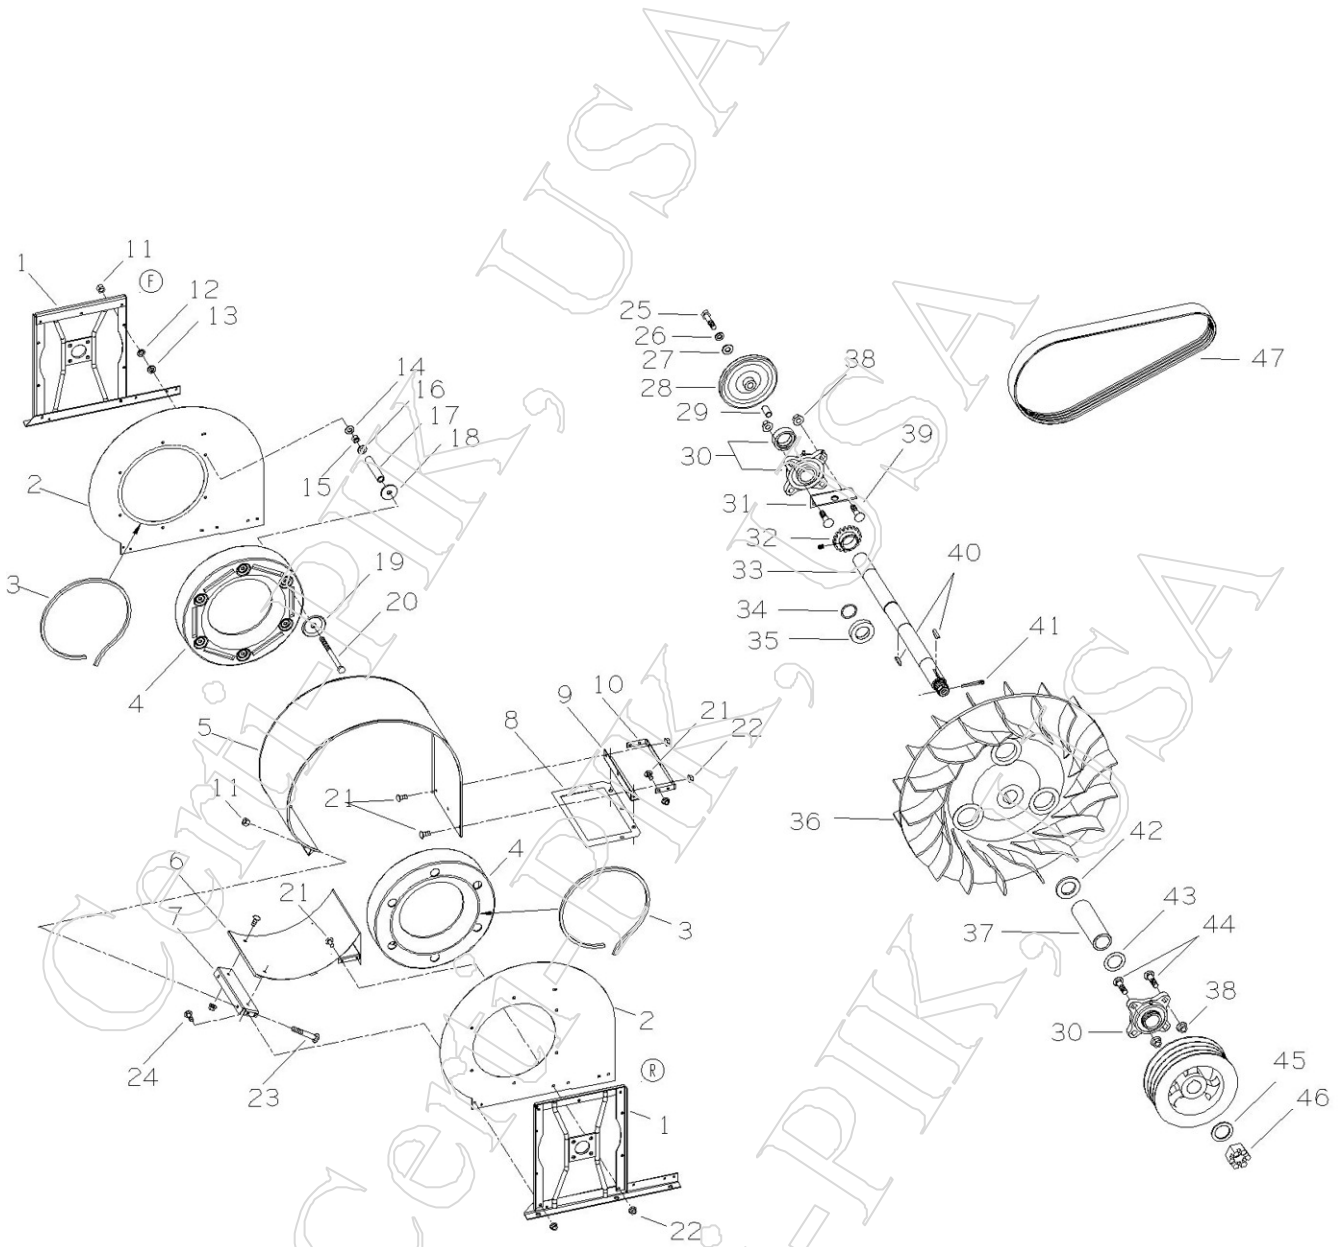

John Deere 4 Row Fan Assembly

John Deere 4 Row Fan Assembly

50-22

Item	Part	OEMPart	Qty	Desc
KIT.1	07440	AN193785	1	4 ROW FAN KIT - ALL PARTS UNASSEMBLED INCLUDES #07400 BOLT KIT (NO DRIVE OR WATER PULLEY)
KIT.2	07440A	AN193785	1	4 ROW FAN KIT - ALL PARTS ASSEMBLED (NO DRIVE OR WATER PULLEY)
KIT.3	07400	<----OEM	1	BOLT KIT - COMPLETE FOR 4 ROW FAN ASSEMBLY
1.1	93514F	AN193514	1	SIDE SUPPORT - BEARING (FRONT)
1.2	93515R	AN193515	1	SIDE SUPPORT - BEARING (REAR)
2	18515	N118515	2	SIDE PANEL
3	92872P	N192872	2	ISOLATOR - 1/2 X 3/4 X 48"-52" FOAM PAD
4	96088	N196088	2	BAFFLE - PLASTIC BAFFLE OR ORIFICE
5	14674	AN114674	1	WRAP AROUND - HOUSING
6	14675	AN114675	1	UNDER SHROUD - BOTTOM HOUSING CUTOFF
7	18518	N118518	1	TENSION BRKT
8	19024	N119024	1	SHIM - FOR FAN OUTLET
9	18516	N118516	1	ANGLE - USED FOR MOUNTING SHIM
10	18517	N118517	1	CHANNEL - OUTLET SUPPORT
11	11234P	T11234	14	NUT - 3/8 - NYLON LOCK
12	01302P	24H1302	8	WASHER - .406 X .6875 X .035"
13	01304P	24H1304	8	WASHER - .406 X .718 X .120"
14	01305P	24H1305	12	WASHER - .406 X .810 X .060"
15	40003P	K40003-F	12	NUT - 3/8 - JAM STYLE LOCK
16	01305P	24H1305	12	WASHER - .406 X .810 X .060"
17	02069	28H2069	12	SPACER - SPACER INSIDE OF BAFFLE
18	01730P	24H1730	12	WASHER - .410 X 1.5 X .120"
19	91671	N191671	12	WASHER - CUPPED WASHER FROM .380 X 2.5 X .120
20	02978P	19H2978	12	BOLT - 3/8 X 5" HEX HEAD BOLT WITH FULL THREADS
21	01540P	03H1540	15	BOLT - 5/16 X 3/4" CARRIAGE
22	10213P	N10213	19	NUT - 5/16 - SERR HEX FLANGE
23	01565P	03H1565	2	BOLT - 3/8 X 3" CARRIAGE
24	01709P	03H1709	4	BOLT - 5/16 X 1" CARRIAGE
25	01831P	19H1831	1	BOLT - 1/2 X 2" HEX HEAD
26	00301P	12H301	1	WASHER - 1/2" LOCK
27	01254P	24H1254	1	WASHER - 17/32 X 1-1/8 X .105"
28	90049P	N190049	1	SHEAVE - WATER PULLEY (9900-9996)
29	96112	N196112	1	BUSHING - WATER PULLEY
30	90738P	AN190738	1	1-1/2 BRG ASSY - INCLUDES HOUSING AND LOCKING COLLAR
31	93687	N193687	1	BRACKET, 4 ROW FAN, TACK ANGLE BRACKET
32	97459	N197459	1	TONEWHEEL
33	96111	N196111	1	SHAFT - 1-1/2 X 24.469 BLOWER SHAFT
34	96350P	N196350	1	SNAP RING
35	96110	N196110	1	STOP COLLAR
36	96676	N196676	1	FAN BLADE - FAN BLADE 4 ROW
37	95331	N195331	1	SPACER - 1.525 X 2.0 X 6.341
38	62934P	E62934	8	NUT - 1/2 - SERR HEX FLANGE
39	01492P	D3H1492	2	BOLT - 1/2 X 2" CARRIAGE
40	00040P	26H40	2	KEY - 1/4 X 2-1/8 WOODRUFF
41	00250P	11H250	1	COTTER PIN - 1/4 X 2-1/2"
42	11540	24H1540	1	WASHER - 1-17/32 X 2-1/2 X 1/4