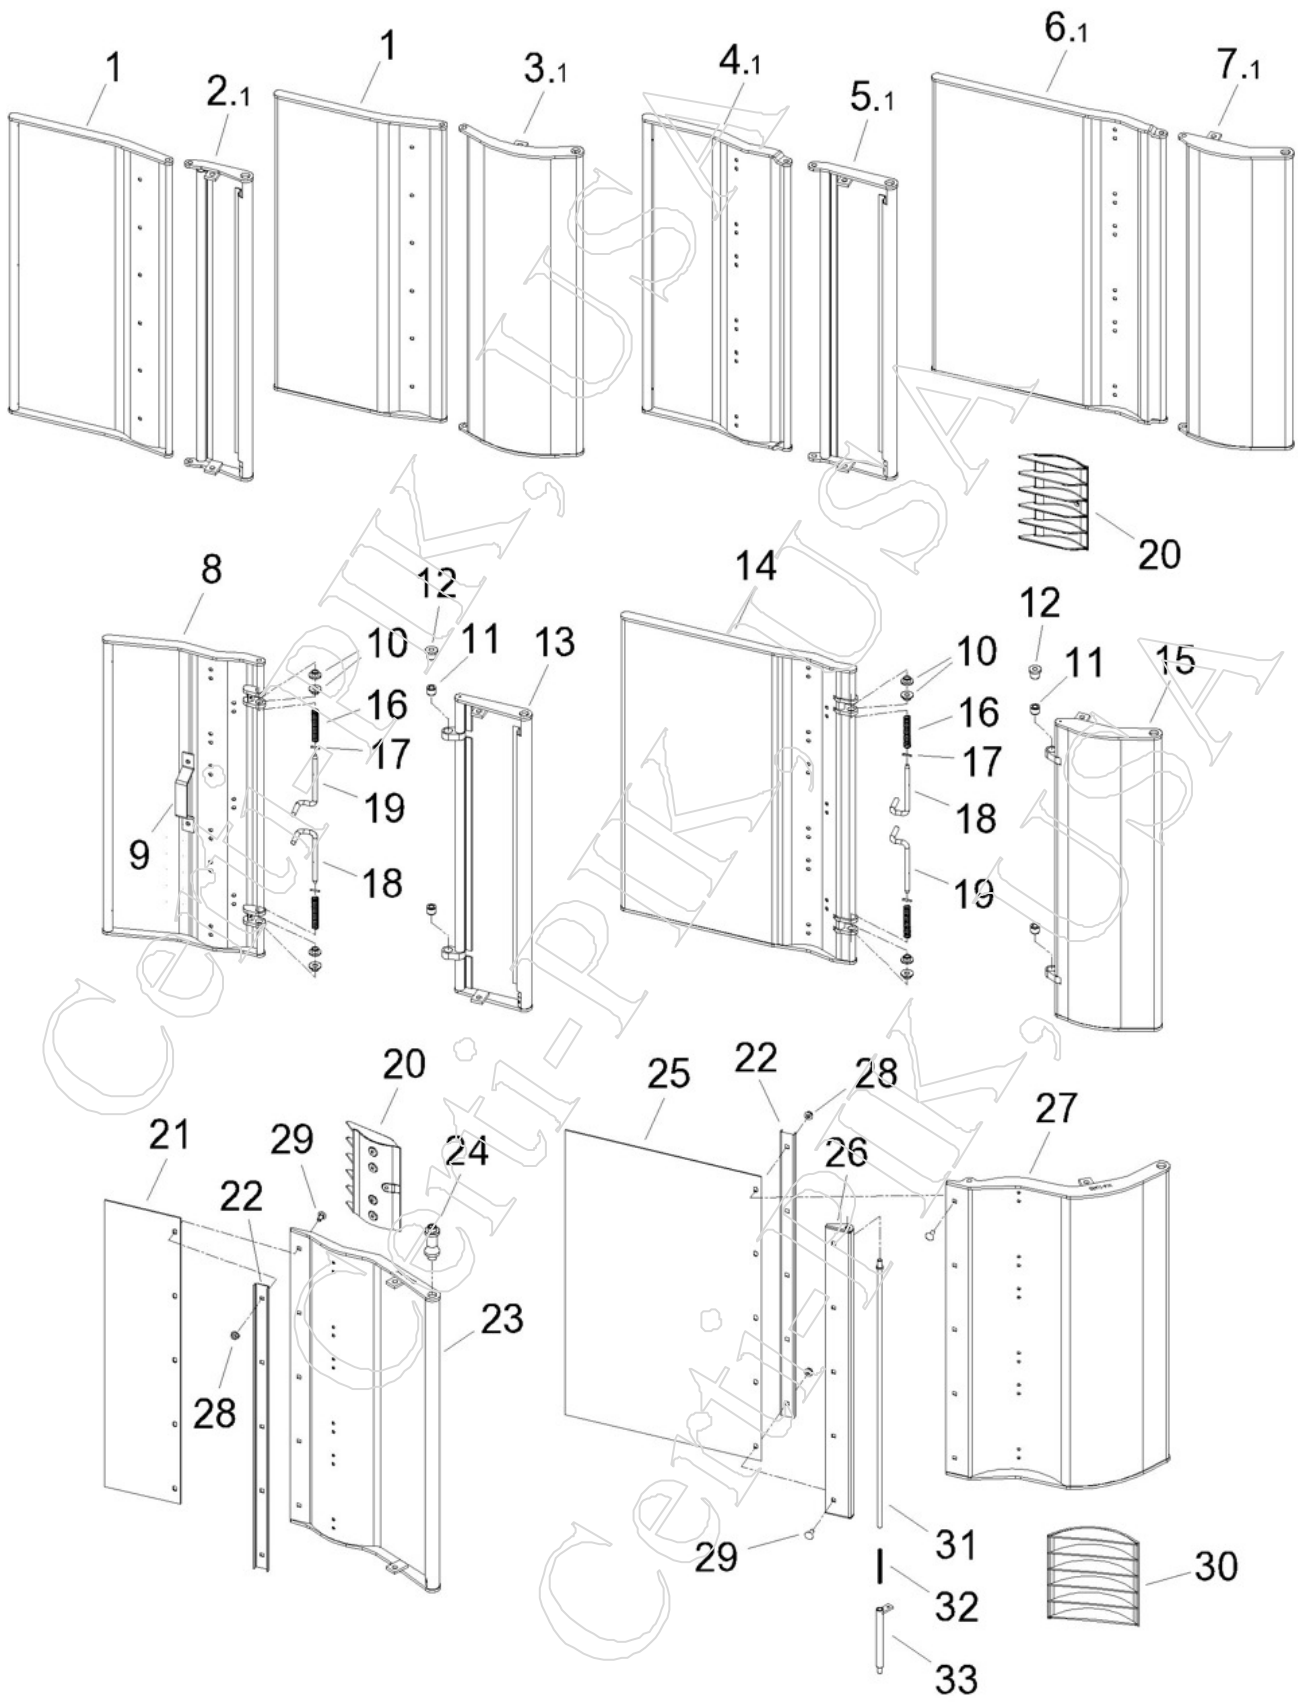

# Case / IH Plant Guide Assembly

Item	Part	OEMPart	Qty	Desc
1	16532C1	216532C1	1	EXTENSION ( 1822, 1844 )
2.1	66247C1	1266247C1	1	PLANT GUIDE - REAR, RIGHT (1822, 1844) (ILL.)
2.2	78399C1	1278399C1	1	PLANT GUIDE - REAR, LEFT - 1822, 1844
3.1	16527C1	216527C1	1	PLANT GUIDE - FRONT, RIGHT ( 1822, 1844 ) (CALL FOR AVAILABILITY) (ILL.)
3.2	16526C1	216526C1	1	PLANT GUIDE - FRONT, LEFT ( 1822, 1844 ) (CALL FOR AVAILABILITY)
4.1	82711C2	1982711C2	1	EXTENSION - REAR - (OLD STYLE 2022 & 2044)
4.2	46348C1	1546348C1	1	PLANT COMPRESSOR EXTENSION - REAR, (2022, 2044, 2055, 2155, 2555, & CPX610 BSN#JJC0250100) (ILL.)
5.1	46345C2	1546345C2	1	GUIDE - R.H. REAR - (ALL 2000 SERIES & CPX610 BSN#JJC0250100) (ILL.)
5.2	46344C2	1546344C2	1	GUIDE - L.H. REAR - (2022, 2044, 2555)
6.1	82710C2	1982710C2	1	EXTENSION - FRONT - (OLD STYLE 2022 & 2044)
6.2	46340C1	1546340C1	1	PLANT COMPRESSOR EXTENSION - FRONT (2022, 2044, 2055, 2155, 2555, & CPX610 BSN#JJC0250100) (ILL.)
7.1	46337C2	1546337C2	1	GUIDE - R.H. FRONT - (ALL 2000 SERIES & CPX610 BSN#JJC0250100) (ILL.)
7.2	46336C2	1546336C2	1	GUIDE - L.H. FRONT - (2022, 2044, 2555)
8.1	7516312EXT	<-----OEM	1	EXTENSION ONLY - REAR (CPX 610, 420, 620)
8.2	7516312ASSY	87516312	1	ASSEMBLY - REAR EXTENSION (CPX 610, 420, 620) INCLUDES # 7434457, 7426046, 2x 7426044, 2x 0381812P, & 4x 7516316
9	60638C2	160638C2	1	HANDLE - EXTENSION - (CPX 610, 420, 620) REPAIR
10	7516316	87516316	4	BUSHING - FLANGED - IH CPX DOOR - CPX 420, 620
11	7516315	87516315	2	BUSHING - STRAIGHT - IH CPX DOOR - CPX 610, 420, 620
12	04983A2	404983A2	2	EXTENSION SWIVEL BUSHING - FLANGED - CPX PRESSURE DOOR - CPX 610, 420 & 620
13	7516310	87516310	1	GUIDE ONLY - REAR (CPX 610, 420, 620) - NO BUSHINGS
14.1	7516311EXT	<-----OEM	1	EXTENSION ONLY - FRONT (CPX 610, 420, 620)
14.2	7516311ASSY	87516311	1	ASSEMBLY - FRONT EXTENSION (CPX 610, 420, 620) INCLUDES # 7434457, 7426046, 2x 7426044, 2x 0381812P, & 4x 7516316
15	7516309	87516309	1	GUIDE ONLY - FRONT (CPX 610, 420, 620) - NO BUSHINGS
16	7426044P	87426044	2	SPRING - COMPRESSION (CPX 610, 420, 620)
17	0381812P	38-1812	2	LOCK PIN - 1/8" X 3/4" SLOTTED (CPX 610, 420, 620)
18	7426046	87426046	1	PIN - FRONT TOP (REAR BOTTOM) COMPRESSION (CPX 610, 420, 620)
19	7434457	87434457	1	PIN - FRONT BOTTOM (REAR TOP) COMPRESSION (CPX 610, 420, 620)
20	69576R2	669576R2	3	SCRAPPING PLATE- LARGE CASE/IH OEM STYLE - SOLD WITH ATTACHING HARDWARE- 2 BOLTS, & NUTS (FITS ONLY REAR CASE CTX DOOR AND OEM DOOR EXTENSIONS)
21	CTX20RE	87689114	1	CASE/IH 2000 SERIES - EXTENSION, PLASTIC, REAR
22	CTX20CL	87689115	1	CASE/IH 2000 SERIES - ANGLE, EXTENSION CLAMP
23.1	CTX46345	87669794	1	Single Pik - CTX ExtenDoor - CASE/IH - R.H. REAR GUIDE (SOLD WITH: CTX20CL, CTX20RE & HARDWARE: 5x 01540P & 5x 10213P) REP. ALL 2000 SER. THRU 635 M.E. OEM GUIDES (USES 3x #69576R2 S.P.) (ILLUSTRATED)
23.2	CTX46344L	<-----OEM	1	Single Pik - CTX ExtenDoor - CASE/IH - L.H. UNITS - 2022, 2044, 2555 (SOLD WITH: CTX20CL, CTX20RE, & HARDWARE: 5x 01540P & 5x 10213P) REPLACES OEM GUIDE #1546344C2 AND EXT. #1982711C2
24	CTX20TB	<-----OEM	1	CASE/IH - BUSHING - REAR DOOR - OPTIONAL - (REPLACES: OEM 1x 86982778-SPACER & 2x 216544C1-BUSHING)
25	CTX20FE	87689109	1	CASE/IH 2000 SERIES - EXTENSION, PLASTIC, FRONT
26	CTX20PL	87689108	1	CASE/IH 2000 SERIES - REMOVABLE EXTENSION, FRONT DOOR, STRONGLY RECOMMENDED - (ATTACHES WITH OEM SPRING ROD #'S 673851R3, 10322R, & 1982712C1)