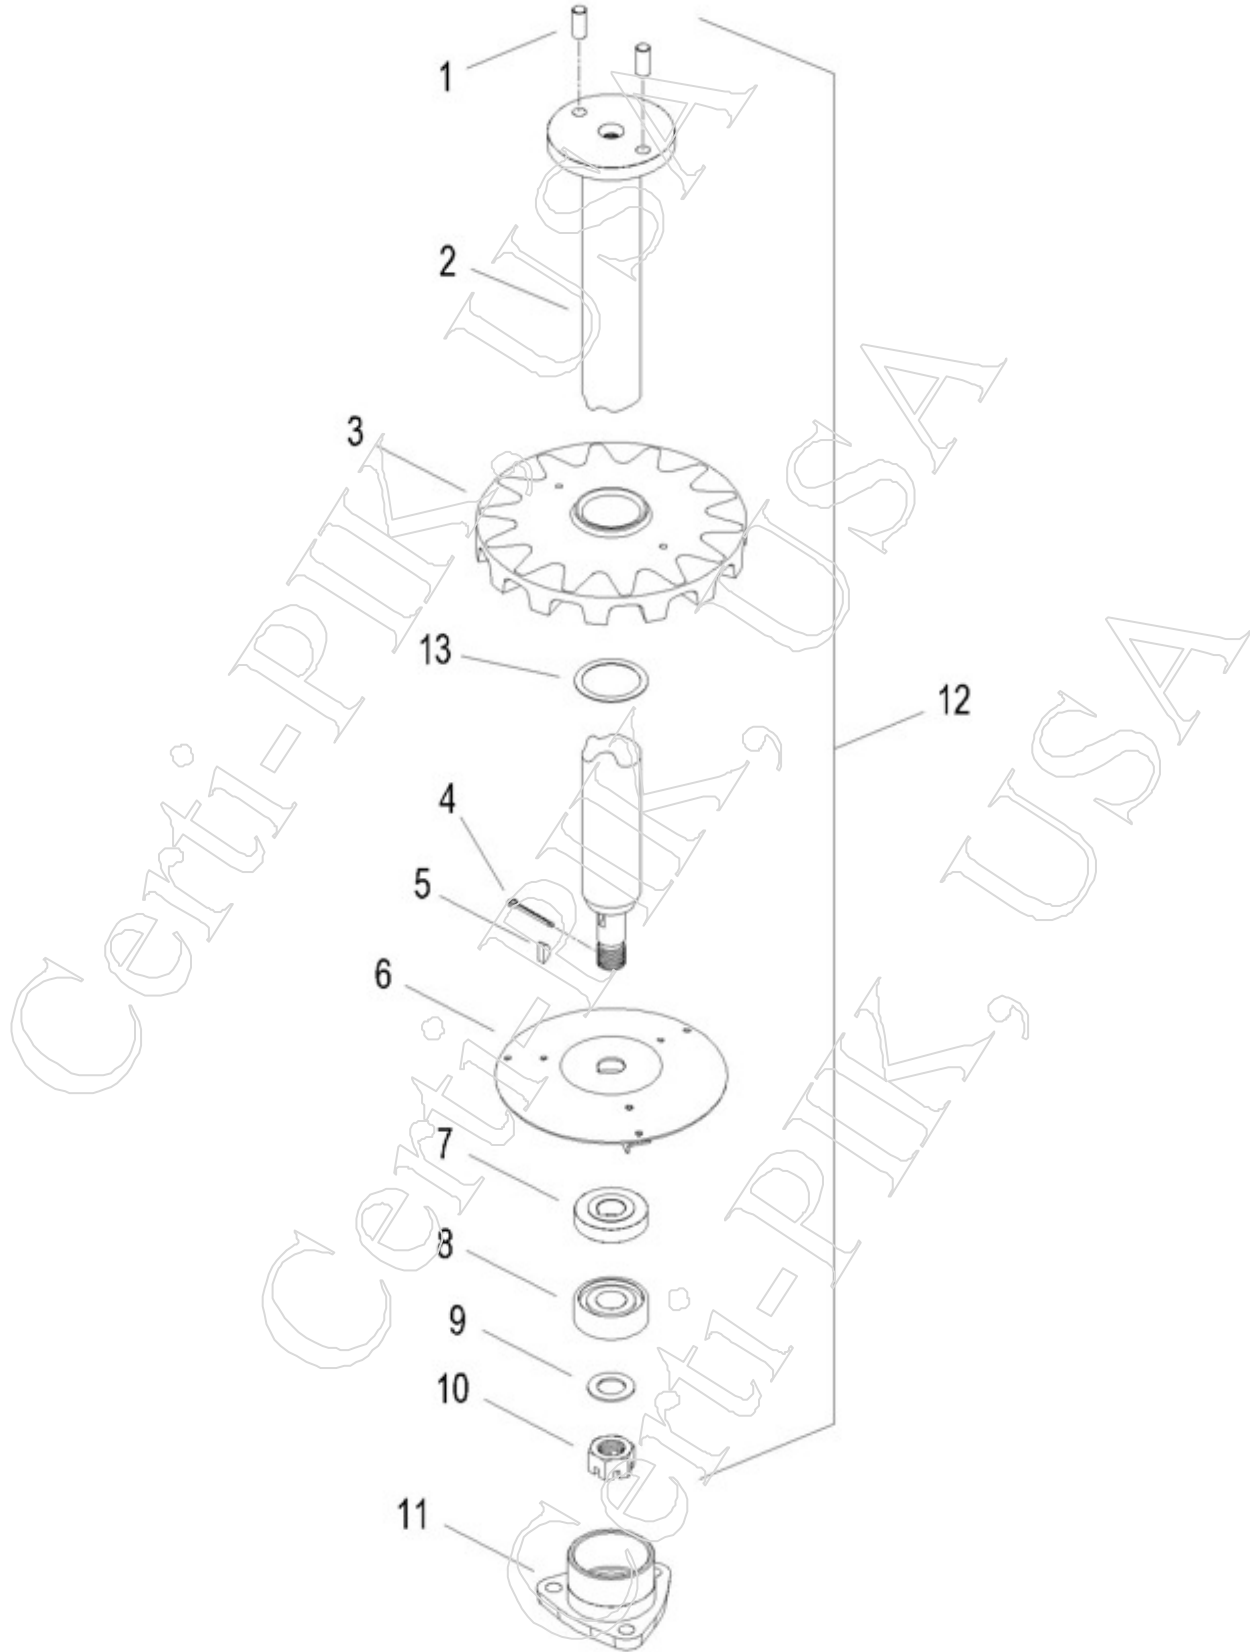

Case / IH Doffer Assembly

Case / IH Doffer Assy

80-4

<u>Item</u>	<u>Part</u>	<u>OEMPart</u>	<u>Qty</u>	<u>Desc</u>
1	0371614P	37-1614	2	HARDENED DOWEL PIN - 3/8 X 7/8 - DOFFER (2022-635)
2	82375C1	1982375C1	1	DOFFER SHAFT - FITS ALL 2000 SERIES (2022-635)
3	4476434UPRM	84476434	18	DOFFER - LARGE URETHANE DOFFER (PREMIUM) 2000 SERIES-635 (REPLACES # 383311A1)
4	0432820P	432-820	1	COTTER PIN - LOWER DOFFER (2022-635)
5	0126113P	126-113	1	KEY - 3/16 X 5/8 WOODRUFF - DOFFER (2022-635)
6	29439C1	1329439C1	1	DISK - LOWER DOFFER (1822-635)
7	07282C1	87282C1	1	KEYED SPACER - LOWER DOFFER (1822-635)
8	7440726P	87440726	1	BEARING - LOWER DOFFER (1822-635) (REPLACES 669807R91)
9	9581039P	495-81039	1	WASHER - LOWER DOFFER - 25/32 X 1-1/4 X 1/8" (2022-635)
10	0088886P	88886	1	CASE DOFFER NUT - HEX SLOTTED 3/4 UNF G5 (2022-635)
11	69806R2	669806R2	1	LOWER DOFFER HOUSING (1822-635)
12	83429A1	383429A1	1	CASE/IH DOFFER ASSEMBLY - INCLUDES ITEMS 1-10 (2022-635)
13	0331132P	<-----OEM	18	SHIM - DOFFER - .032" THICK