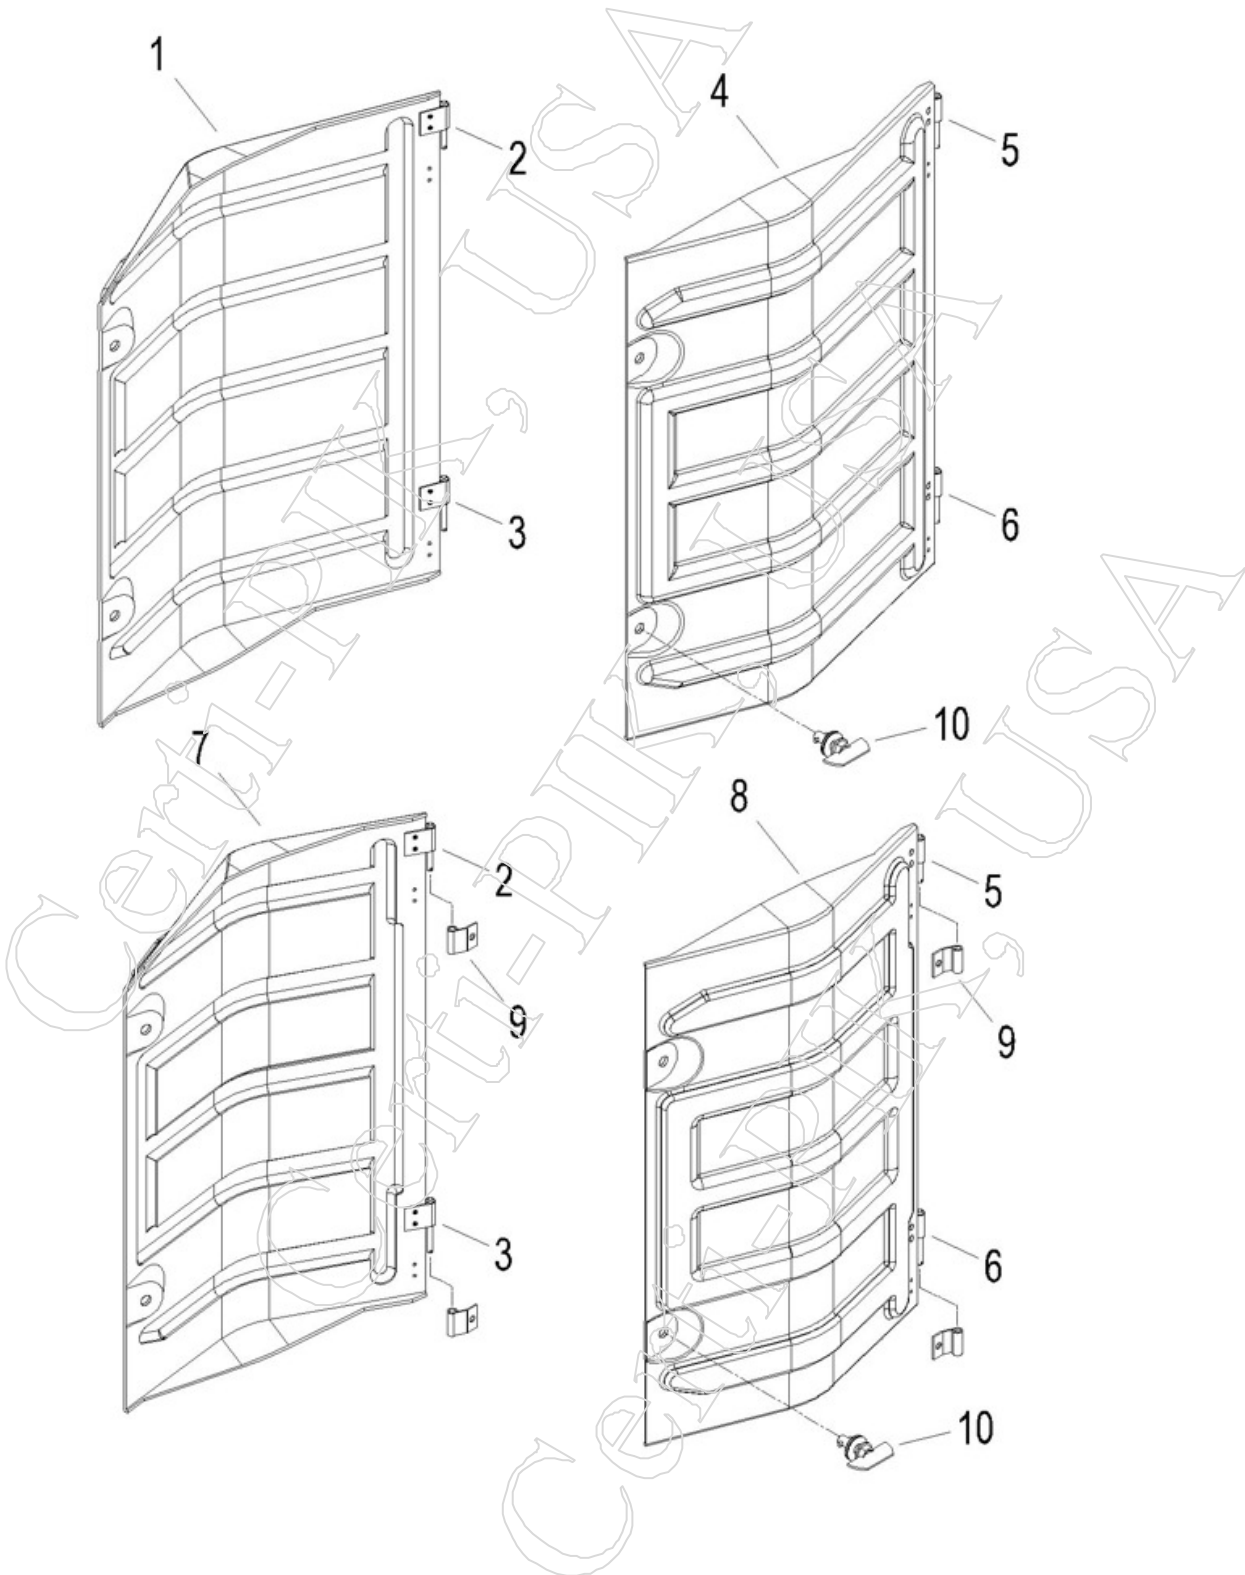

CASE / IH Rotor Service Doors

Case / IH Rotor Service Doors

70-2

Item	Part	OEMPart	Qty	Desc
1	82110A4	282110A4	1	ROTOR SERVICE DOOR, PLASTIC, FRONT (2555, CPX610, CPX420, CPX620, 625, 635) (INCLUDES ITEMS 2 & 3)
2	46422C1	1546422C1	1	HINGE - ROTOR SERVICE DOOR - FRONT UPPER - (ALL MODELS) - SHORT PIN
3	46423C1	1546423C1	1	HINGE - ROTOR SERVICE DOOR - FRONT LOWER - (ALL MODELS) - LONG PIN
4	82112A4	282112A4	1	ROTOR SERVICE DOOR, PLASTIC, REAR (2555, CPX610, CPX420, CPX620, 625, 635) (INCLUDES ITEMS 5 & 6)
5	46409C1	1546409C1	1	HINGE - ROTOR SERVICE DOOR - REAR UPPER - (ALL MODELS) - SHORT PIN
6	46412C1	1546412C1	1	HINGE - ROTOR SERVICE DOOR - REAR LOWER - (ALL MODELS) - LONG PIN
7	18129A3	118129A3	1	ROTOR SERVICE DOOR, PLASTIC, FRONT (2022, 2044, 2055, 2155) (INCLUDES ITEMS 2 & 3)
8	18126A1	118126A1	1	ROTOR SERVICE DOOR, PLASTIC, REAR (2022, 2044, 2055, 2155) (INCLUDES ITEMS 5 & 6)
9	46411C1	1546411C1	2	HINGE- ROTOR SERVICE DOOR - (2022, 2044, 2055, 2155) UPPER, AND LOWER POSITIONS (2/DOOR) - BOLTS TO MACHINE - NOT TO DOOR
10	26408C2P	1326408C2	2	FASTENER - STUD - HAND OPERATED - (FITS ALL MODELS)