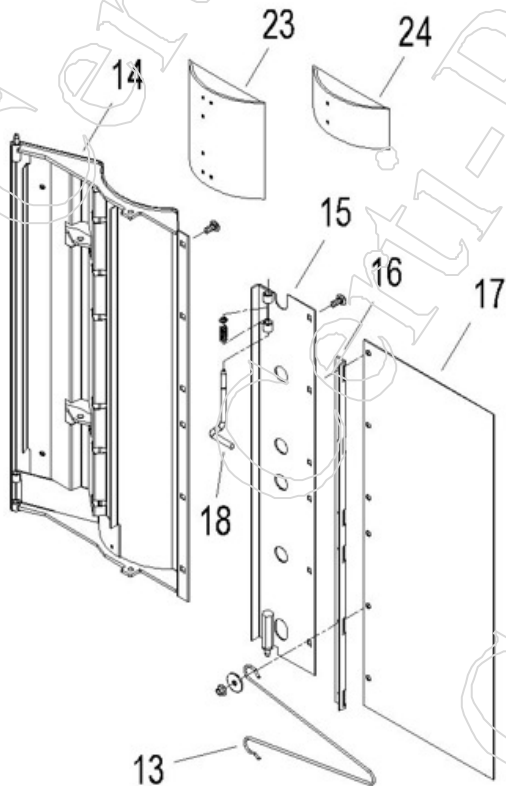

CERTI-PIK, USA - SINGLE PIK - Extended Deep-Dish Pressure Doors

CASE/IH 2000 SERIES - 635
FRONT

CASE/IH 2000 SERIES - 635
REAR

JOHN DEERE 9960-65 IN-LINE

JOHN DEERE 9976-CP690 PRO-16 20S

JOHN DEERE 9970-CP690 PRO-12 18S