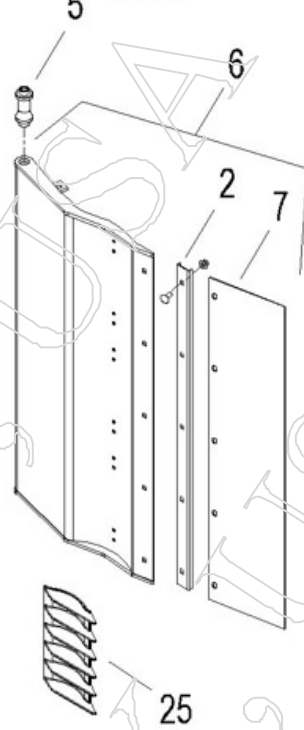

CERTI-PIK, USA - SINGLE PIK - Extended Deep-Dish Pressure Doors

CASE/IH 2000 SERIES - 635
FRONT

CASE/IH 2000 SERIES - 635
REAR

JOHN DEERE 9960-65 IN-LINE

JOHN DEERE 9976-CP690 PRO-16 20S

JOHN DEERE 9970-CP690 PRO-12 18S