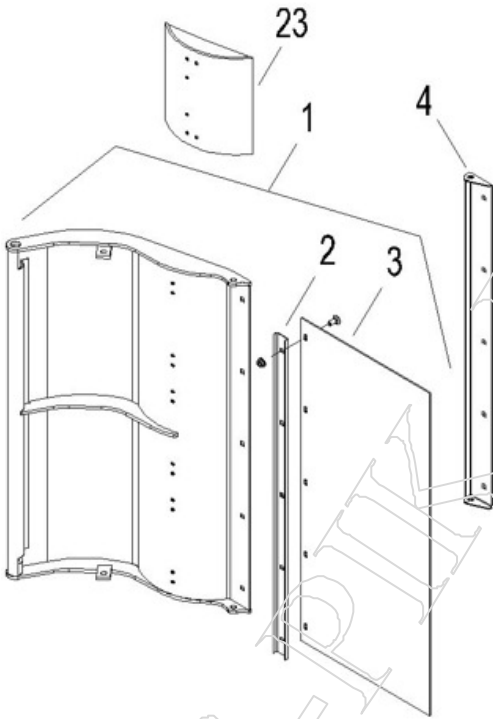

CERTI-PIK, USA - SINGLE PIK - Extended Deep-Dish Pressure Doors

CASE/IH 2000 SERIES - 635
FRONT

CASE/IH 2000 SERIES - 635
REAR

JOHN DEERE 9960-65 IN-LINE

JOHN DEERE 9976-CP690 PRO-16 20S

JOHN DEERE 9970-CP690 PRO-12 18S